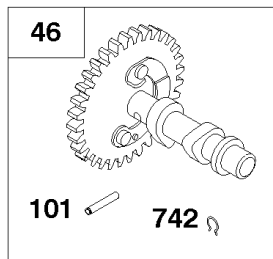

Piston/Ring, Crankshafts, Connecting Rod

REF NO	PART NO	QTY	DESCRIPTION
26	715346		Ring Set -(Standard)
26	715368		Ring Set -(.020" Oversize)
27	691792		Lock-Piston Pin
28	712124		Pin-Piston
29	716524		Rod-Connecting
32	710221		Screw -(Connecting Rod)
101	710547		Pin-Shaft -(Camshaft)
377B	712539		Key-Woodruff
742	710548		Retainer-E Ring -(Camshaft)

Not For
Reproduction