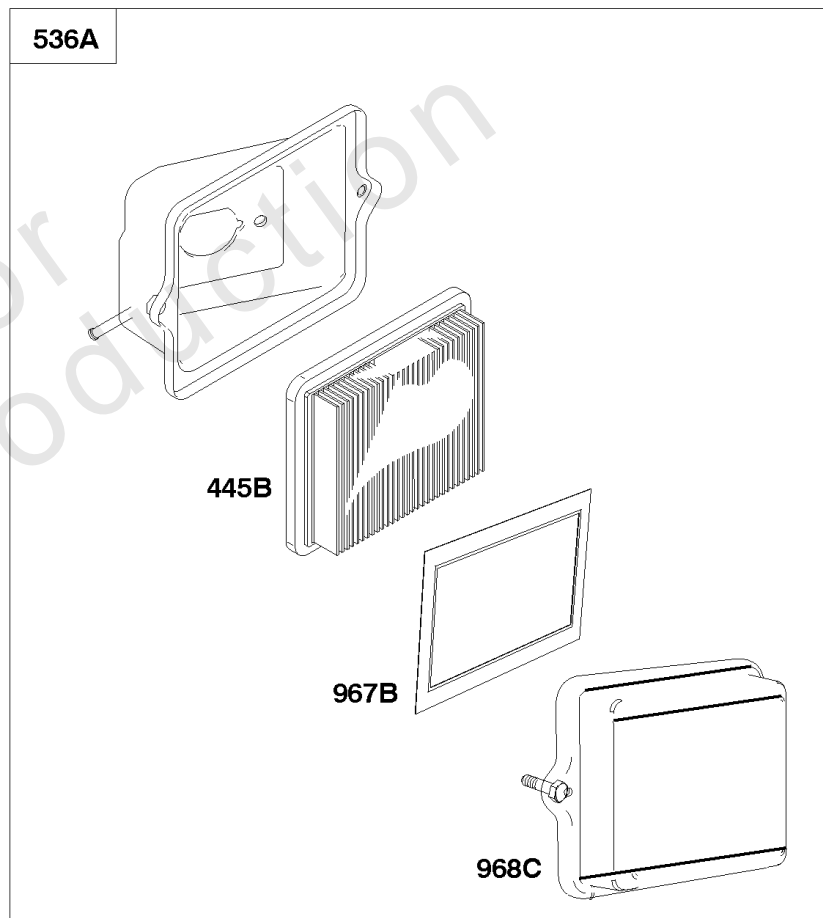

Panel Air Cleaner

REF NO	PART NO	QTY	DESCRIPTION
11	710115		Tube-Breather
53	710556		Stud -(Carburetor) (M6x100mm)
185	710068		Nut -(Air Cleaner Base)
235	710553		Shield-Fuel Spray
411	710234		Screw -(Air Cleaner Base to Air Cleaner Bracket) (M6x16mm)
445	710266		Filter-A/C Cartridge
467	710113		Knob-Air Cleaner Cover
643	710228		Retainer-Air Filter
652	710248		Screw -(Support Bracket) (M6x16mm)
875	710551		Base-Air Cleaner
890	710554		Bracket-Support -(Air Cleaner)
967	710268		Filter-Pre Cleaner
968	710552		Cover-Air Cleaner

Not For
Reproduction