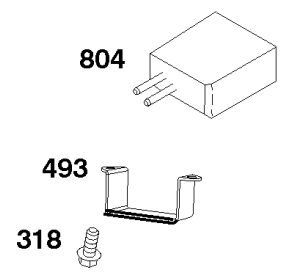

Fuel Tank, Fuel Shut Off Valve, Carbon Canister

REF NO	PART NO	QTY	DESCRIPTION
182A	712549		Bracket-Fuel Tank
187D	712534		Line-Fuel
210B	712476		Strainer-Fuel
360	710068		Nut -(Fuel Tank Bracket)
601F	712552		Clamp-Hose -(Fuel Tank Outlet)
668A	712550		Spacer -(Fuel Tank Bracket)
674B	712551		Screw -(Fuel Tank Bracket) (M6x16mm)
957A	712548		Cap-Fuel Tank
972A	712547		Tank-Fuel

Not For
Reproduction