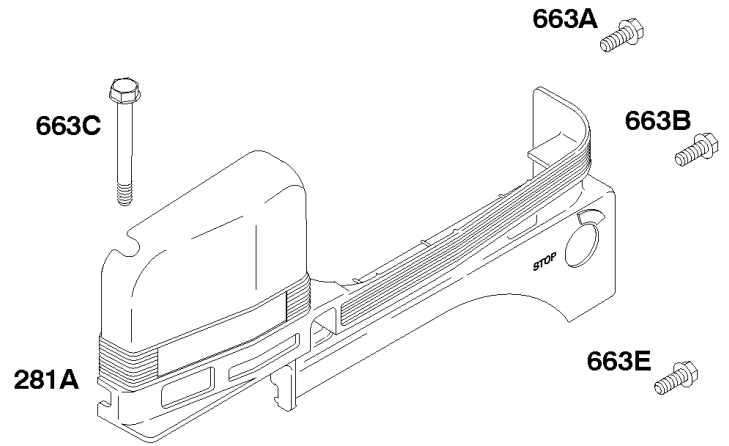

## Control Panels

REF NO	PART NO	QTY	DESCRIPTION
281	711765		Panel-Control -(Includes Labels)
281A	711990		Panel-Control -(Includes Labels)
281B	710919		Panel-Control -Used Before Code Date 03070100
281C	710571		Panel-Control -Used Before Code Date 03070100
281C	711959		Panel-Control -Used After Code Date 03063000
281B	711991		Panel-Control -Used After Code Date 03063000
663	710234		Screw -(Control Panel)
663A	710095		Screw -(Control Panel) (M6x30mm)
663B	711249		Screw -(Control Panel) (Self Tap)
663C	712177		Screw -(Control Panel) (M6x90mm)