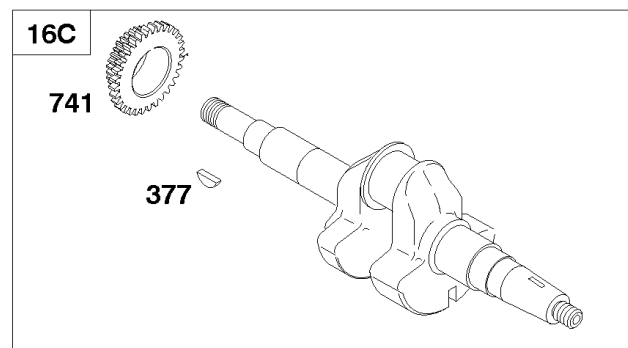

Piston/Ring, Crankshafts, Connecting Rod

REF NO	PART NO	QTY	DESCRIPTION
26	715346		Ring Set -(Standard)
26	715368		Ring Set -(.020" Oversize)
27	691792		Lock-Piston Pin
28	712124		Pin-Piston
29	716524		Rod-Connecting
32	710221		Screw -(Connecting Rod)
101	710547		Pin-Shaft -(Camshaft)
377B	712539		Key-Woodruff
742	710548		Retainer-E Ring -(Camshaft)

Not For
Reproduction