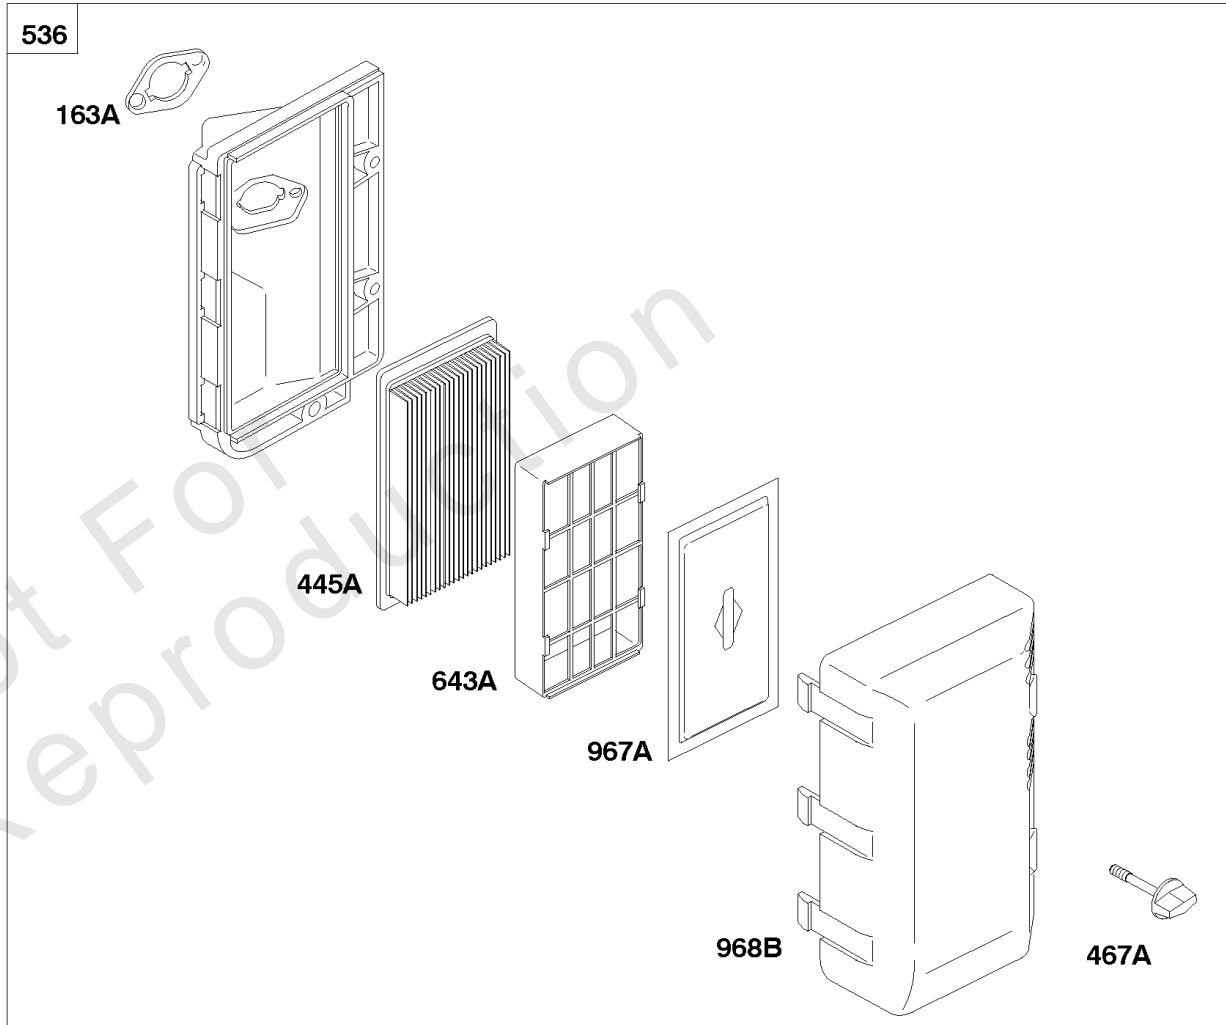

Panel Air Cleaner

REF NO	PART NO	QTY	DESCRIPTION
163B	712535		Gasket-Air Cleaner
185	710068		Nut -(Air Cleaner Base)

Not For
Reproduction

652A