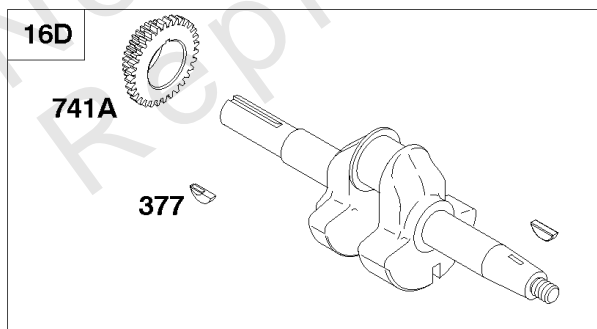

## *Piston/Ring, Crankshaft, Camshaft, Connecting Rod*

REF NO	PART NO	QTY	DESCRIPTION
16E	712538		Crankshaft
25A	712563		Piston Assembly -(.020" Oversize)
25A	712541		Piston Assembly -(Standard)
29	716524		Rod-Connecting
46A	712540		Camshaft
377B	712539		Key-Woodruff
741A	712203		Gear-Timing