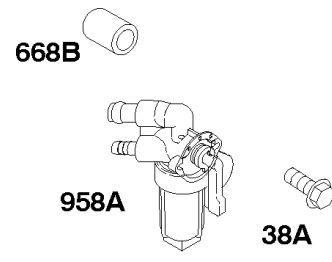

Fuel Tank, Fuel Shut Off Valve, Carbon Canister

REF NO	PART NO	QTY	DESCRIPTION
182A	712549		Bracket-Fuel Tank
187D	712534		Line-Fuel
210B	712476		Strainer-Fuel
360	710068		Nut -(Fuel Tank Bracket)
601F	712552		Clamp-Hose -(Fuel Tank Outlet)
668A	712550		Spacer -(Fuel Tank Bracket)
674B	712551		Screw -(Fuel Tank Bracket) (M6x16mm)
957A	712548		Cap-Fuel Tank
972A	712547		Tank-Fuel

Not For
Reproduction