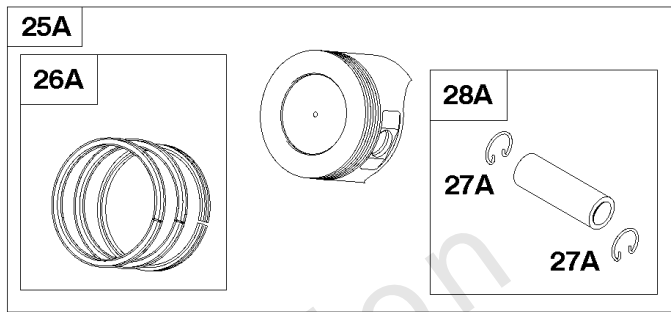

## *Piston/Ring, Crankshaft, Camshaft, Connecting Rod*

REF NO	PART NO	QTY	DESCRIPTION
16E	712538		Crankshaft
25A	712563		Piston Assembly -(.020" Oversize)
25A	712541		Piston Assembly -(Standard)
29	716524		Rod-Connecting
46A	712540		Camshaft
377B	712539		Key-Woodruff
741A	712203		Gear-Timing