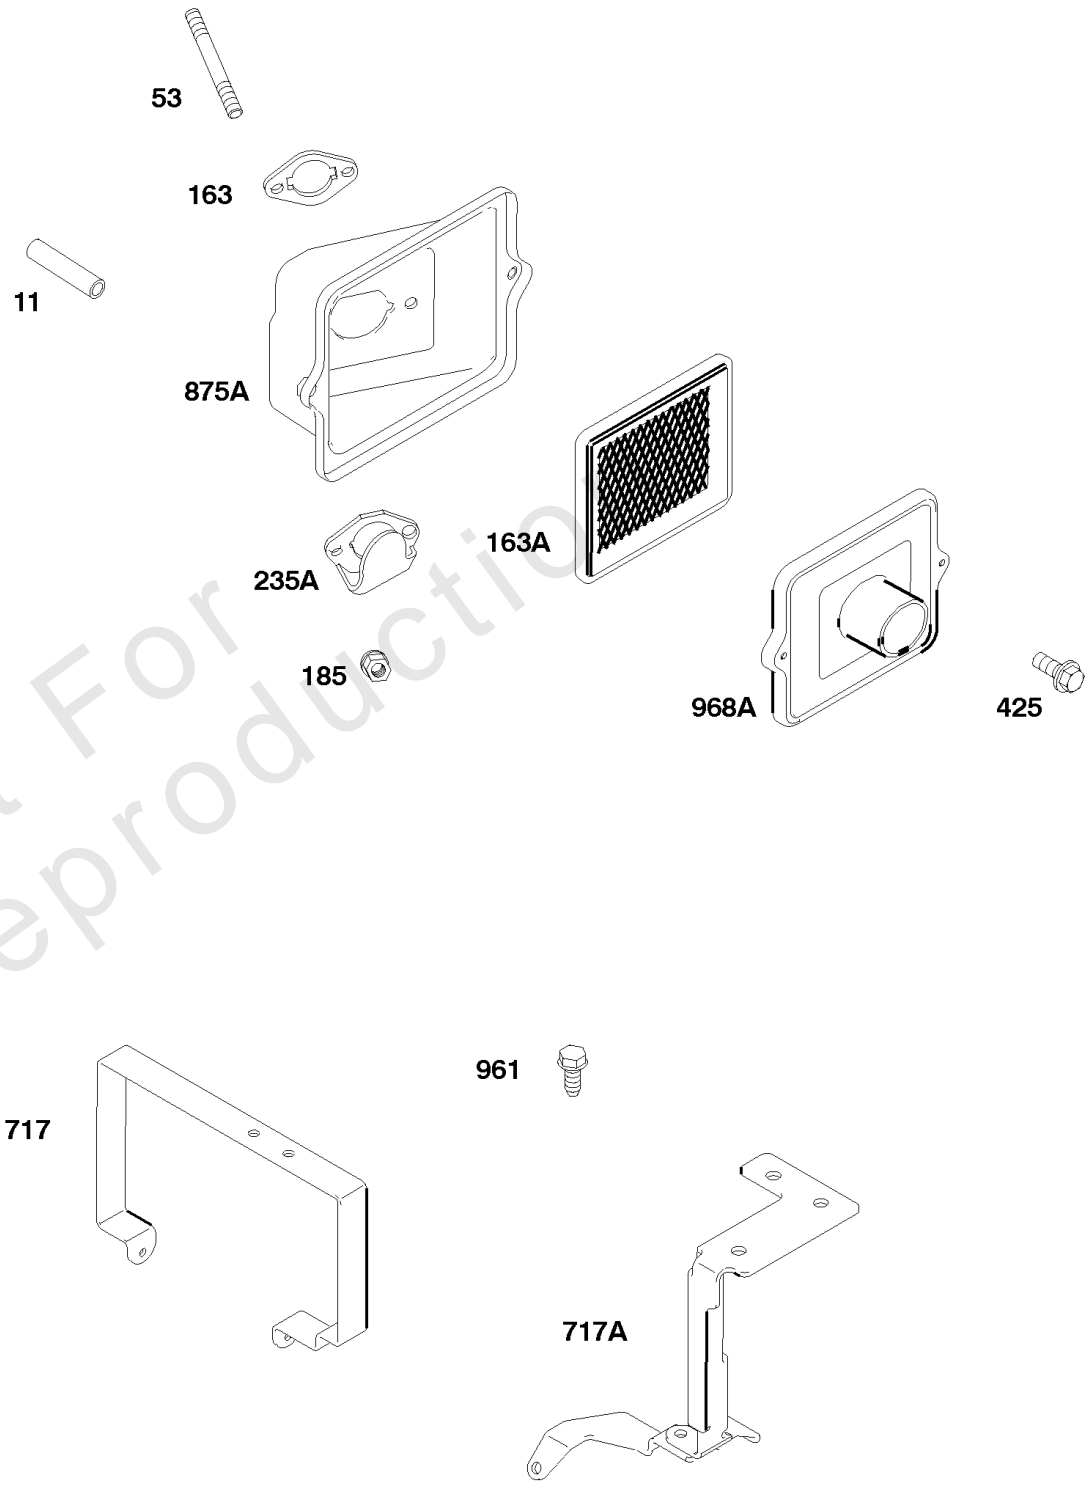

## ***Air Cleaner, Brackets***

REF NO	PART NO	QTY	DESCRIPTION
11	710115		Tube-Breather
53	710556		Stud -(Carburetor) (M6x100mm)
185	710068		Nut -(Air Cleaner Base)
235A	711956		Shield-Fuel Spray
425	694515		Screw -(Air Cleaner Cover)
717	711951		Bracket-Air Cleaner
717A	711952		Bracket-Air Cleaner
875A	711955		Base-Air Cleaner
961	711953		Screw -(Air Cleaner Bracket)
968A	711954		Cover-Air Cleaner