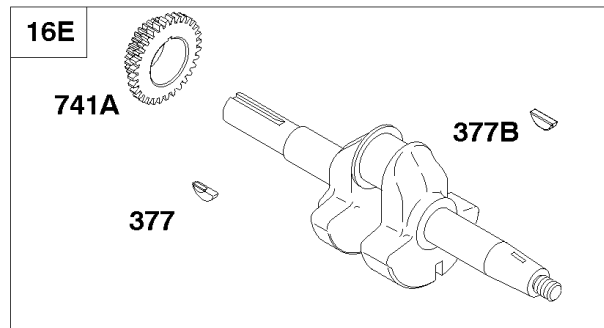

## *Piston/Ring, Crankshaft, Camshaft, Connecting Rod*

REF NO	PART NO	QTY	DESCRIPTION
16E	712538		Crankshaft
25A	712563		Piston Assembly -(.020" Oversize)
25A	712541		Piston Assembly -(Standard)
29	716524		Rod-Connecting
46A	712540		Camshaft
377B	712539		Key-Woodruff
741A	712203		Gear-Timing