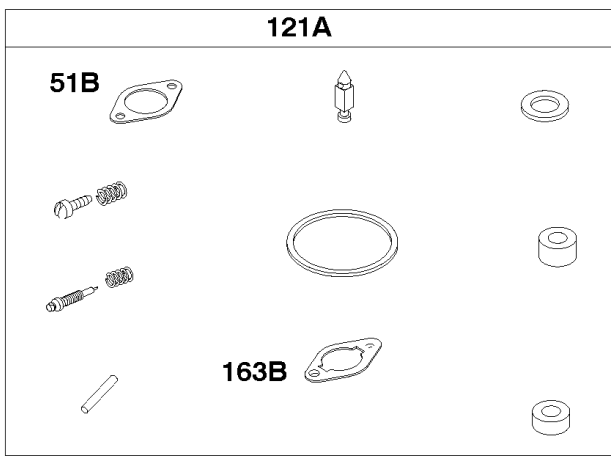

Carburetor Overhaul Kits, Engine/Valve Gasket Sets

REF NO	PART NO	QTY	DESCRIPTION
12	710378		Gasket-Crankcase
163B	712535		Gasket-Air Cleaner
868A	711634		Seal-Valve

Not For
Reproduction