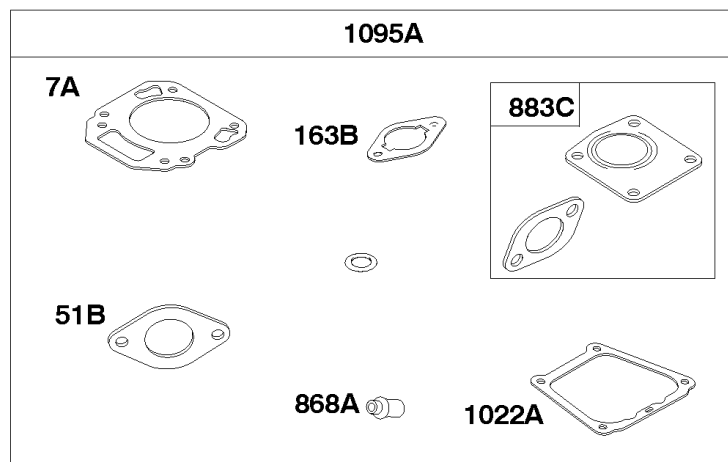

Carburetor Overhaul Kits, Engine/Valve Gasket Sets

REF NO	PART NO	QTY	DESCRIPTION
12	710378		Gasket-Crankcase
163B	712535		Gasket-Air Cleaner
868A	711634		Seal-Valve

Not For
Reproduction