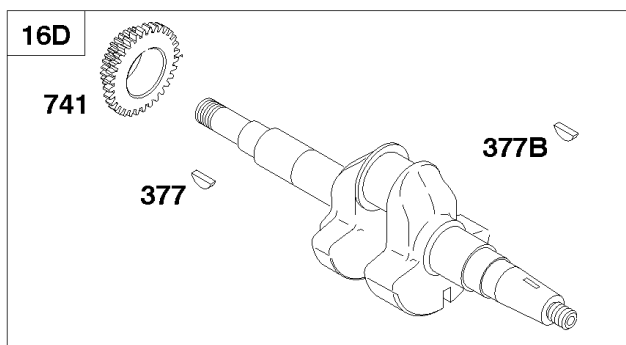

Piston/Ring, Crankshafts, Connecting Rod

REF NO	PART NO	QTY	DESCRIPTION
26	715346		Ring Set -(Standard)
26	715368		Ring Set -(.020" Oversize)
27	691792		Lock-Piston Pin
28	712124		Pin-Piston
29	716524		Rod-Connecting
32	710221		Screw -(Connecting Rod)
101	710547		Pin-Shaft -(Camshaft)
377B	712539		Key-Woodruff
742	710548		Retainer-E Ring -(Camshaft)

Not For
Reproduction