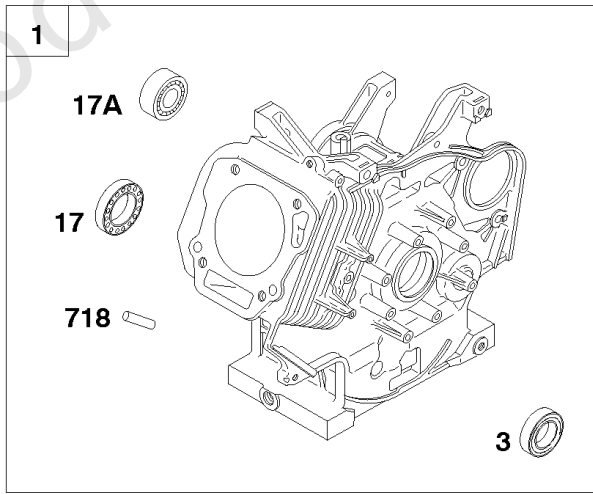

## Cylinder Head, Valve Cover, Spark Plug

REF NO	PART NO	QTY	DESCRIPTION
7	710539		Gasket-Cylinder Head
13	710204		Screw -(Cylinder Head) (M10x65mm)
33	716079		Valve-Exhaust
34	716080		Valve-Intake
42	716520		Keeper-Valve
45	710530		Tappet-Valve
53	710556		Stud -(Carburetor) (M6x100mm)
192	715372		Adjuster-Rocker Arm
293	710538		Screw -(Rocker Arm Shaft) (M6x20mm)
296	710099		Stud -(Muffler)
383	19576S		WRENCH, Spark Plug
718	710005		Pin-Locating
773	710537		Retainer -(Rocker Arm Shaft)
914	710023		Screw -(Rocker Cover) (M6x12mm)
1022	710377		Gasket-Rocker Cover
1026	710373		Rod-Push -(Intake and Exhaust)
1031	710533		Shaft-Rocker Arm
1060	710535		Spring-Rocker Shaft

## *Cylinder, Governor Lever, Shields, Carbon Canister*

---

REF NO	PART NO	QTY	DESCRIPTION
1A	716540		Cylinder Assembly
17A	710482		Bearing-Ball

---

Not For  
Reproduction

1036

1319

1330