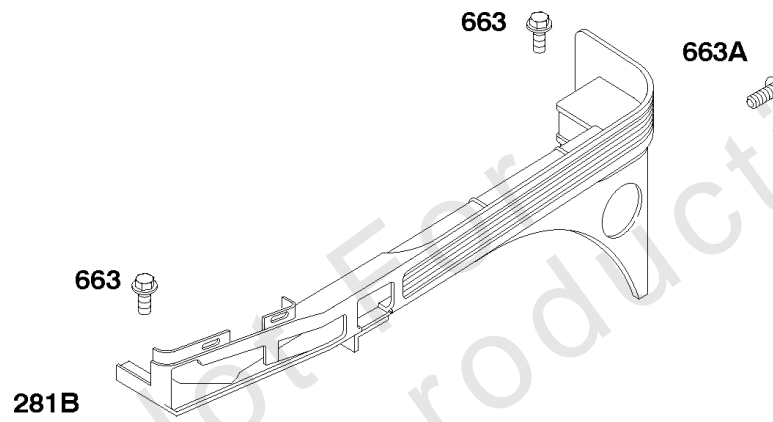

## Control Panels

REF NO	PART NO	QTY	DESCRIPTION
281	711765		Panel-Control -(Includes Labels)
281A	711990		Panel-Control -(Includes Labels)
281B	710919		Panel-Control -Used Before Code Date 03070100
281C	710571		Panel-Control -Used Before Code Date 03070100
281C	711959		Panel-Control -Used After Code Date 03063000
281B	711991		Panel-Control -Used After Code Date 03063000
663	710234		Screw -(Control Panel)
663A	710095		Screw -(Control Panel) (M6x30mm)
663B	711249		Screw -(Control Panel) (Self Tap)
663C	712177		Screw -(Control Panel) (M6x90mm)