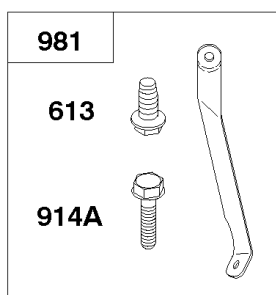

Muffler, Spark Arrestors, Muffler Deflectors

REF NO	PART NO	QTY	DESCRIPTION
296	710099		Stud -(Muffler)
298	710090		Locknut-Muffler/Elbow
300	715894		Muffler
303	715824		Elbow-Exhaust
346	690661		SCREW -(Spark Arrestor)
421A	712555		Screw -(Outlet Screen) (M4x8mm)
613	710976		Screw -(Muffler)
676	795036		DEFLECTOR, Muffler
676A	396903		DEFLECTOR, Muffler
676B	795038		Deflector-Muffler
677	794845		SCREW -(Muffler Deflector)
677A	690661		SCREW -(Muffler Deflector)
832	710586		Guard-Muffler
836	710074		Screw -(Muffler Guard) (M6x8mm)
883	711182		Gasket-Exhaust
883B	711181		Gasket-Exhaust
914A	710248		Screw -(Rocker Cover) (M6x16mm)
981	715422		Brace-Muffler
994	794945		ARRESTOR, Spark
1057	710585		Screen-Outlet
1177	710081		Nut -(Muffler)
1222	711183		Screw -(Exhaust Pipe)