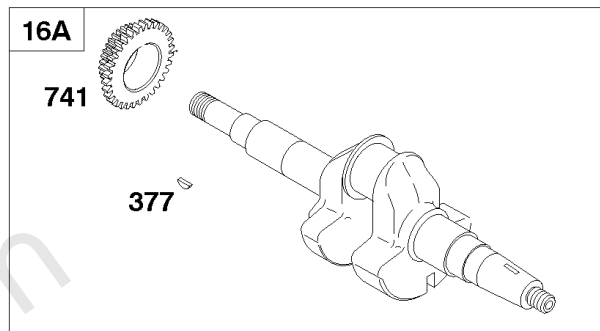

Piston/Ring, Crankshafts, Connecting Rod

REF NO	PART NO	QTY	DESCRIPTION
26	715346		Ring Set -(Standard)
26	715368		Ring Set -(.020" Oversize)
27	691792		Lock-Piston Pin
28	712124		Pin-Piston
29	716524		Rod-Connecting
32	710221		Screw -(Connecting Rod)
101	710547		Pin-Shaft -(Camshaft)
377B	712539		Key-Woodruff
742	710548		Retainer-E Ring -(Camshaft)

Not For
Reproduction