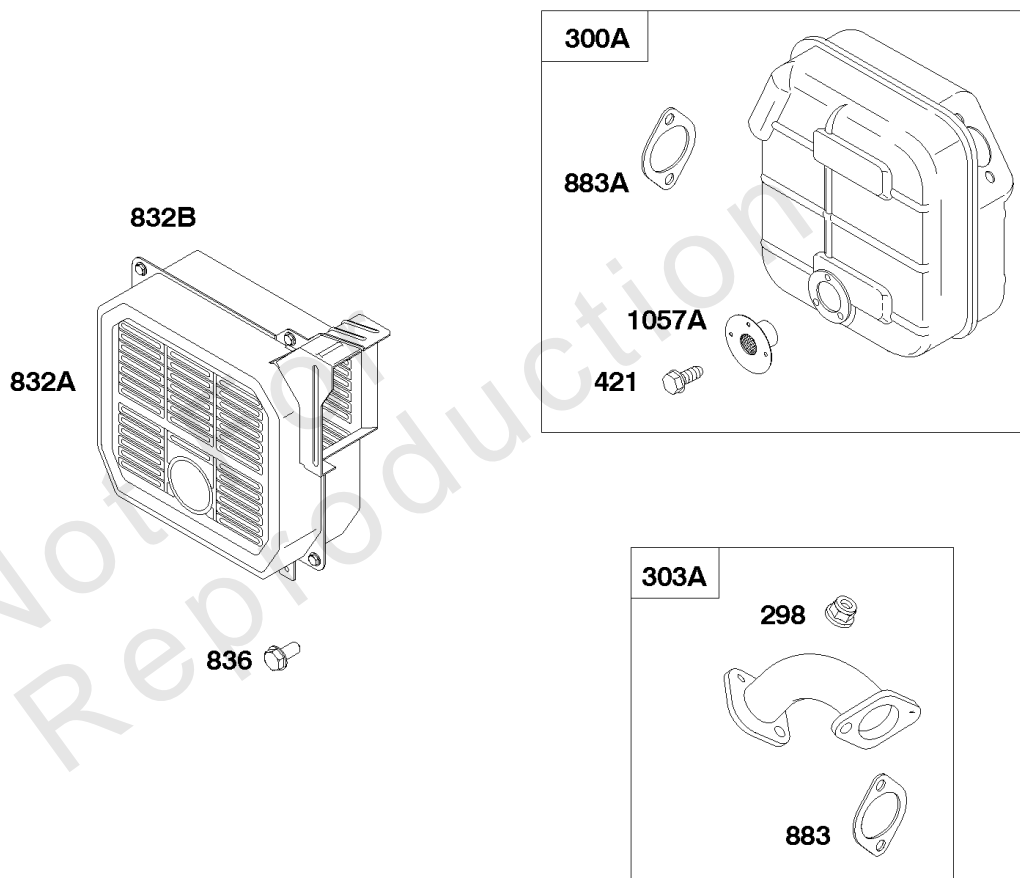

Lo Mount Muffler

REF NO	PART NO	QTY	DESCRIPTION
298	710090		Locknut-Muffler/Elbow
300A	715600		Muffler -(Low Mount)
303A	715604		Elbow-Exhaust -(Low Mount)
832A	710791		Guard-Muffler -(Low Mount)(Front)
832B	710792		Guard-Muffler -(Low Mount)(Rear)
836	710074		Screw -(Muffler Guard) (M6x8mm)
883	711182		Gasket-Exhaust
883A	710250		Gasket-Exhaust
1057A	710331		Screen-Outlet

Not For
Reproduction