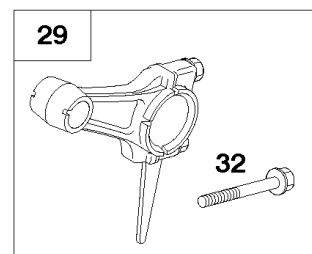

Piston/Ring, Crankshafts, Connecting Rod

REF NO	PART NO	QTY	DESCRIPTION
26	715346		Ring Set -(Standard)
26	715368		Ring Set -(.020" Oversize)
27	691792		Lock-Piston Pin
28	712124		Pin-Piston
29	716524		Rod-Connecting
32	710221		Screw -(Connecting Rod)
101	710547		Pin-Shaft -(Camshaft)
377B	712539		Key-Woodruff
742	710548		Retainer-E Ring -(Camshaft)

Not For
Reproduction