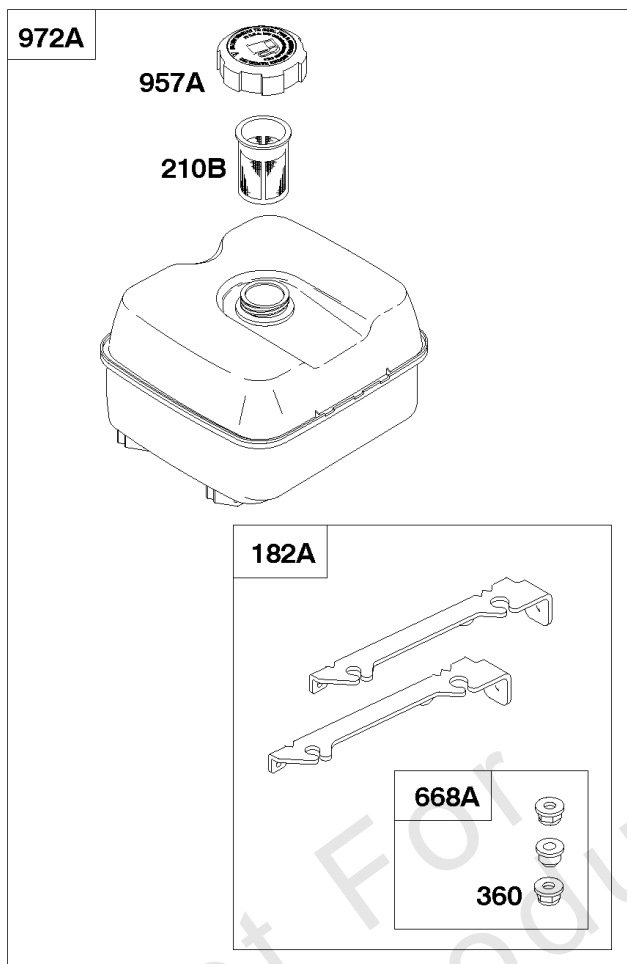

Fuel Tank, Fuel Shut Off Valve, Carbon Canister

REF NO	PART NO	QTY	DESCRIPTION
182A	712549		Bracket-Fuel Tank
187D	712534		Line-Fuel
210B	712476		Strainer-Fuel
360	710068		Nut -(Fuel Tank Bracket)
601F	712552		Clamp-Hose -(Fuel Tank Outlet)
668A	712550		Spacer -(Fuel Tank Bracket)
674B	712551		Screw -(Fuel Tank Bracket) (M6x16mm)
957A	712548		Cap-Fuel Tank
972A	712547		Tank-Fuel

Not For
Reproduction