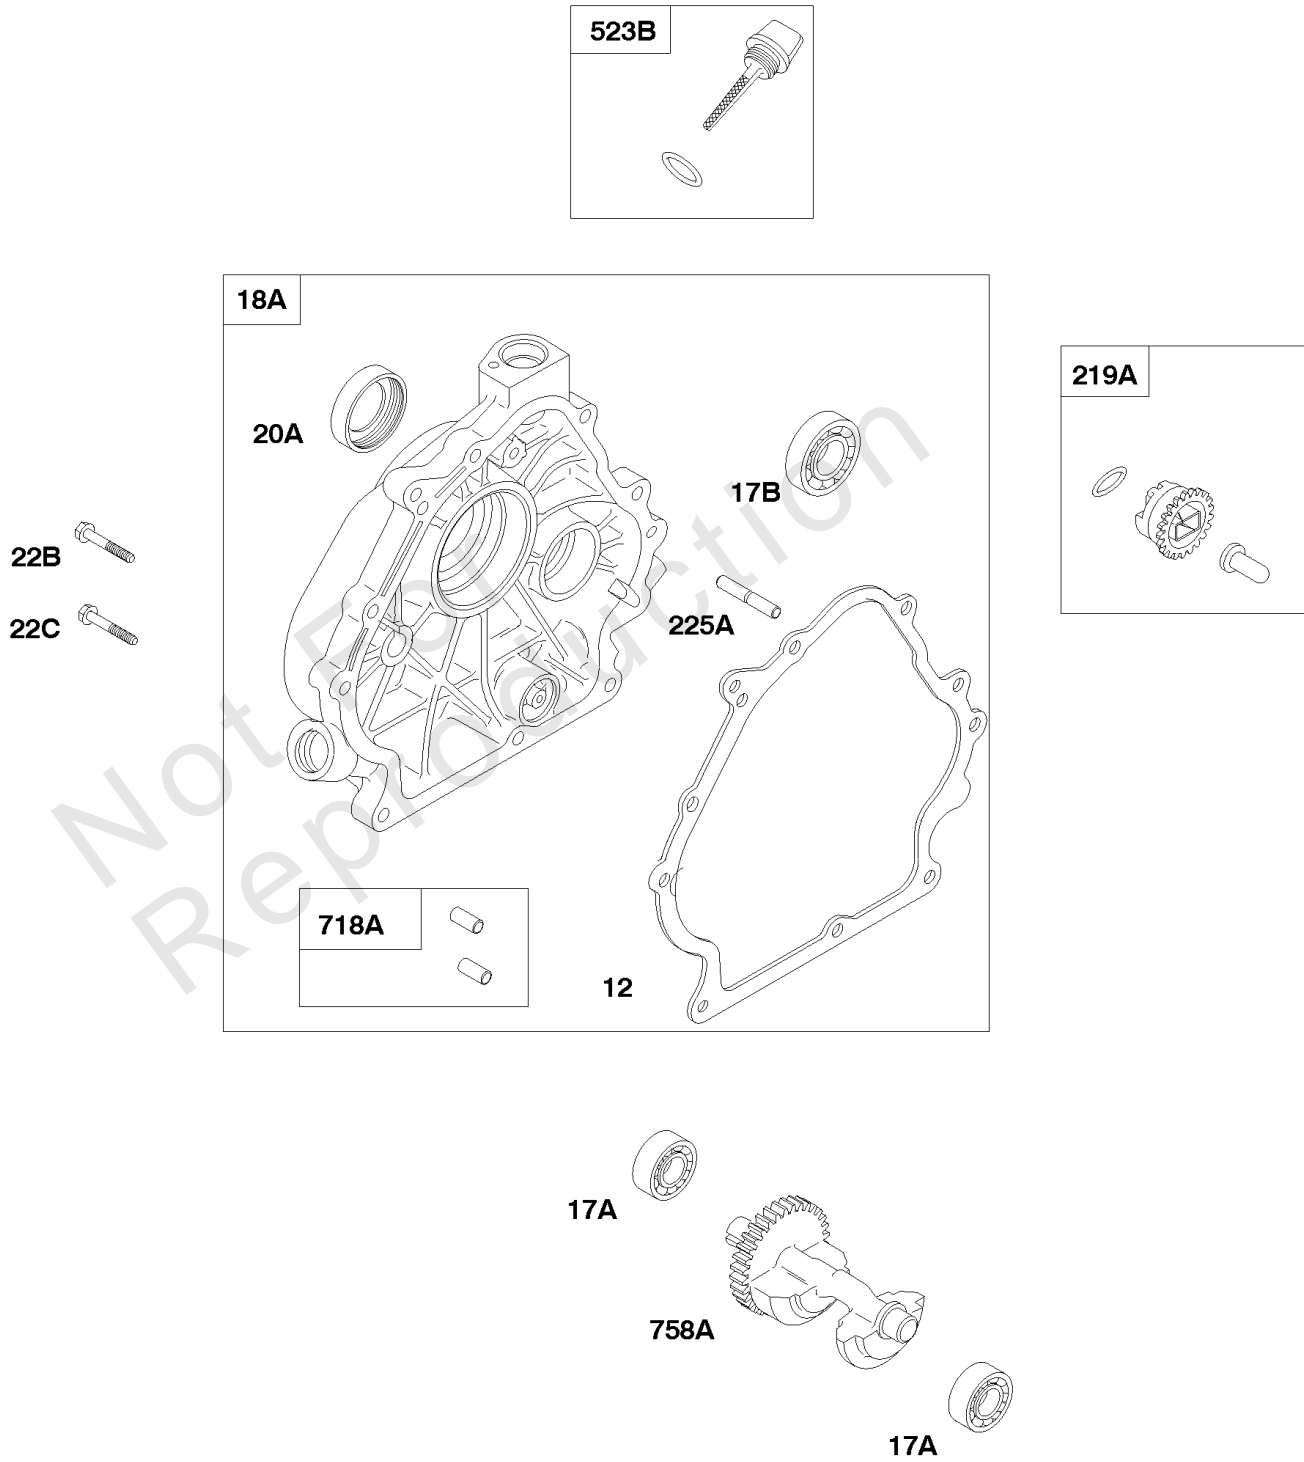

Crankcase Cover, Counterweight, Dipstick

REF NO	PART NO	QTY	DESCRIPTION
12	710378		Gasket-Crankcase
17A	710482		Bearing-Ball

Not For
Reproduction