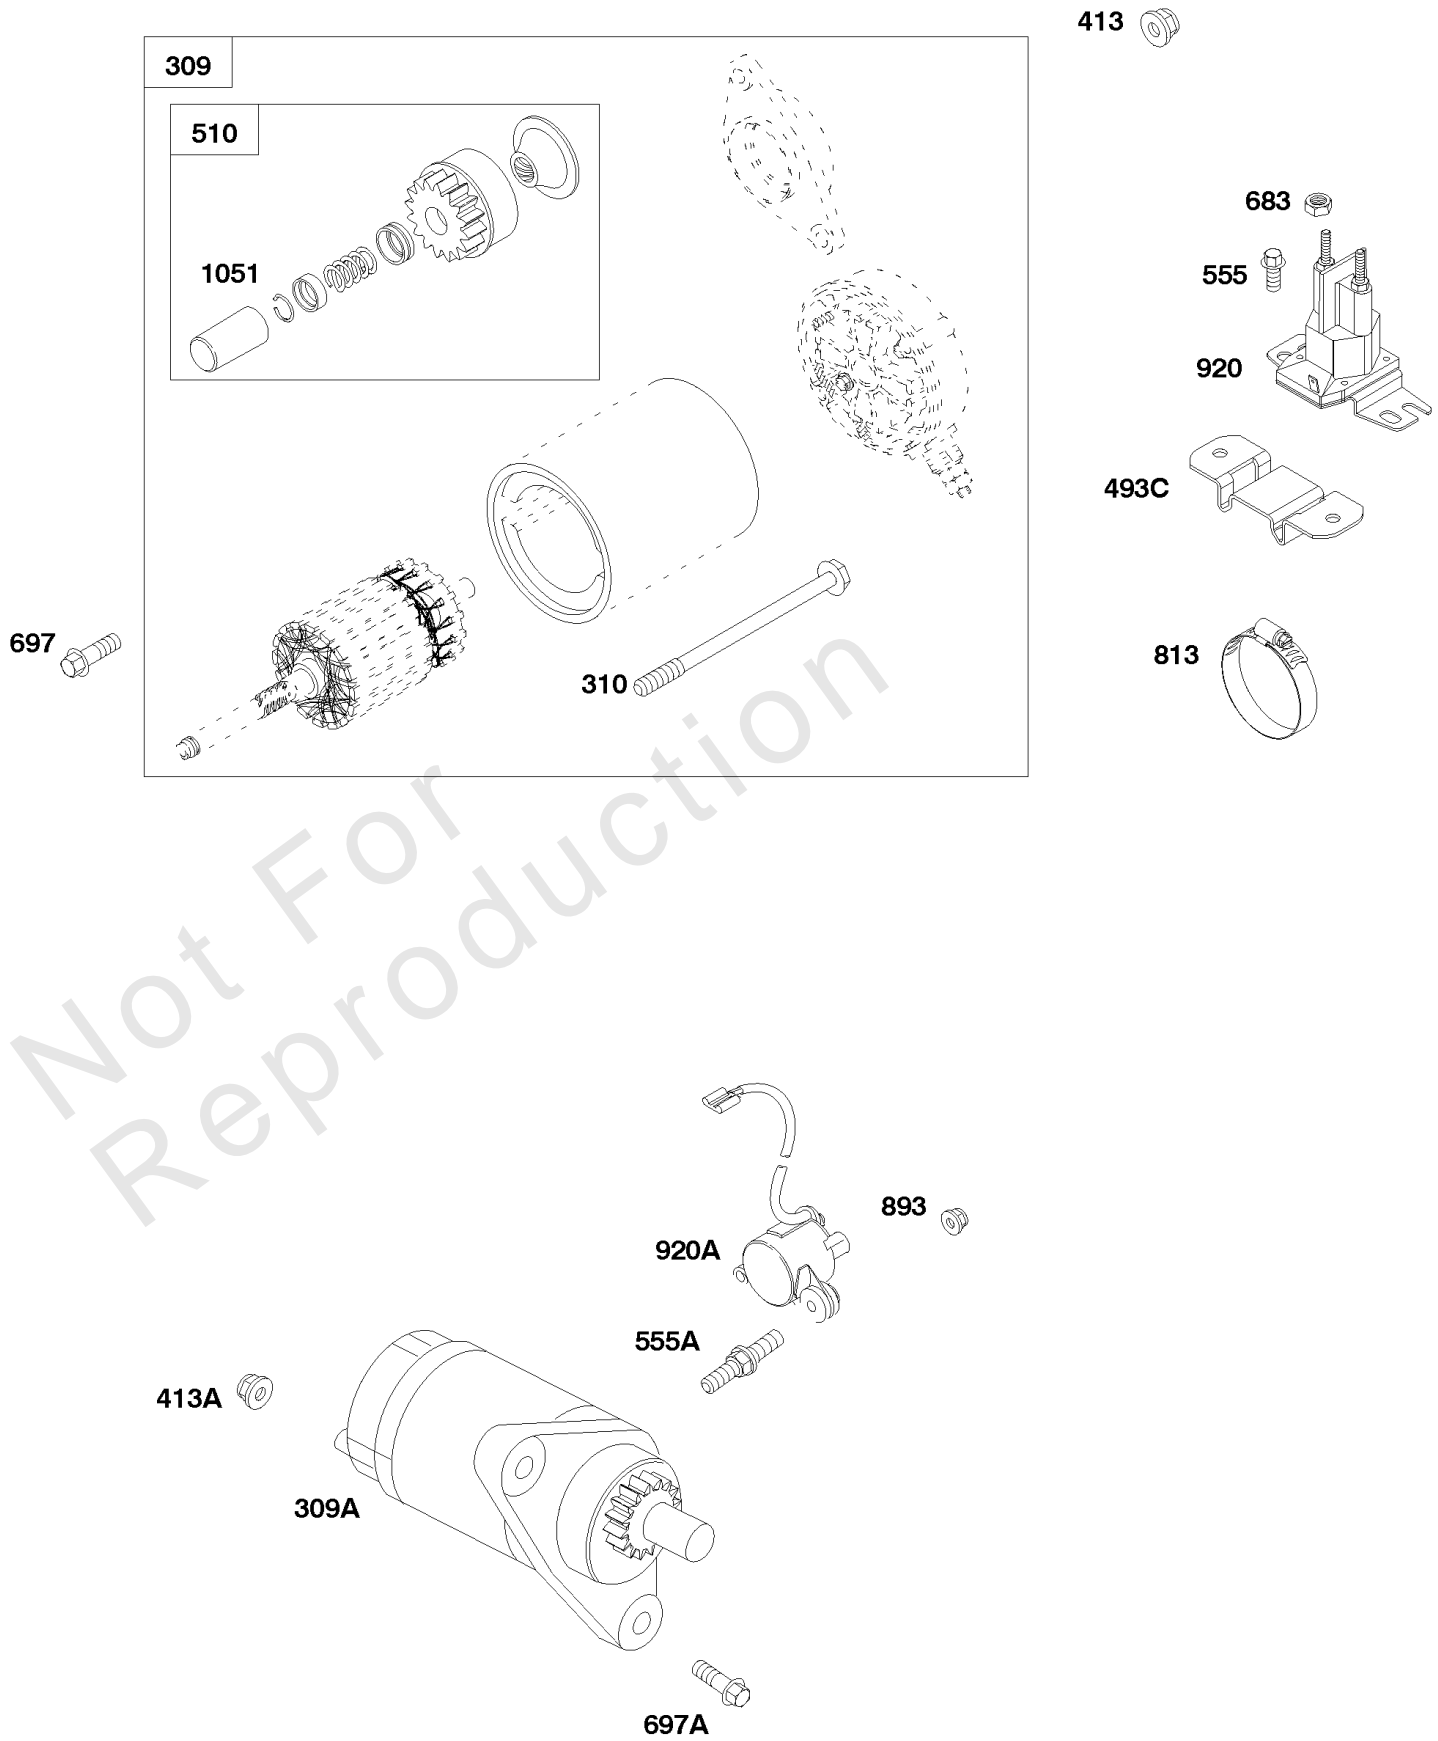

Electric Starter, Starter Solenoid

REF NO	PART NO	QTY	DESCRIPTION
309	715208		Motor-Starter -(Steel Pinion)
310	710589		Screw -(Starter Motor)
413	710081		Nut -(Starter Motor)
493C	691177		BRACKET, Mounting -(Starter Solenoid)
510	496881		Drive-Starter
555	810059		Screw -(Starter Solenoid)
683	691029		NUT -(Starter Solenoid)
697	710348		Screw -(Starter Motor) (Drive Cap)
813	690635		CLAMP
893	712588		Nut -(Starter Solenoid)
920	691656		SOLENOID, Starter
1051	691124		Ring-Retaining

Not For
Reproduction