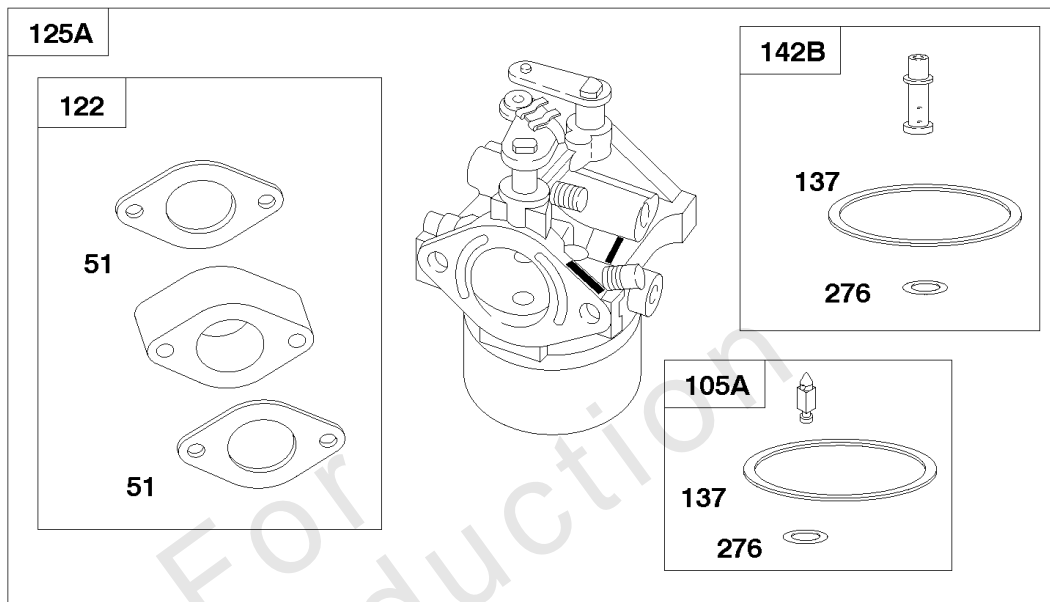

Carburetors, Intake Manifold

REF NO	PART NO	QTY	DESCRIPTION
51	710559		Gasket-Intake
105A	712001		Valve-Float Needle -(Carburetor I.D. Number 715744)
122	715377		Spacer-Carburetor
137	281165S		Gasket-Float Bowl
142B	711995		Nozzle-Carburetor -(Standard)
276	692255		Washer-Sealing

Not For
Reproduction