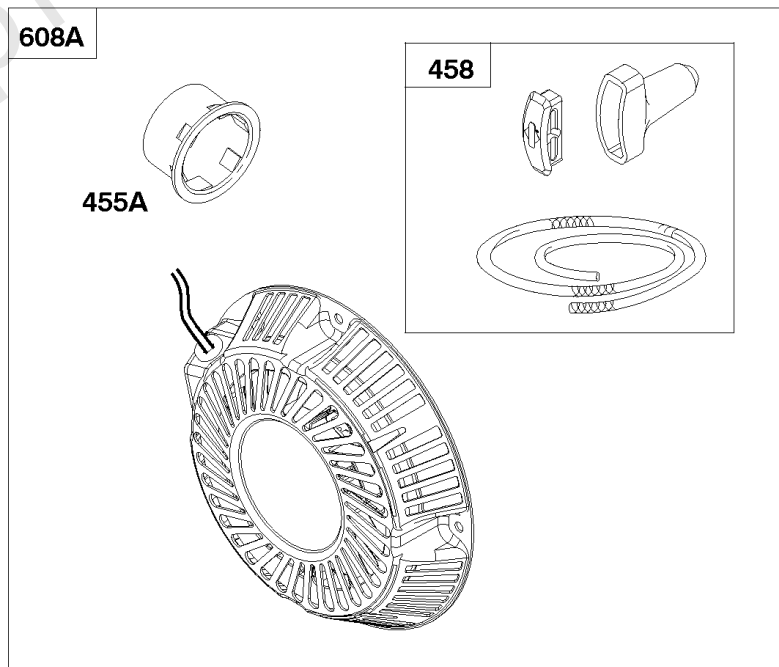

## *Piston/Ring, Crankshafts, Connecting Rod*

REF NO	PART NO	QTY	DESCRIPTION
26	715346		Ring Set -(Standard)
26	715368		Ring Set -(.020" Oversize)
27	691792		Lock-Piston Pin
28	712124		Pin-Piston
29	716524		Rod-Connecting
32	710221		Screw -(Connecting Rod)
101	710547		Pin-Shaft -(Camshaft)
377B	712539		Key-Woodruff
742	710548		Retainer-E Ring -(Camshaft)

## Rewind Starters

REF NO	PART NO	QTY	DESCRIPTION
55	691568		Housing-Rewind Starter
56	692085		Pulley-Starter
57	692086		Spring-Rewind Starter
58	66574		Rope-Starter -(Cut To Required Length)
59	805957		Insert-Grip
60	808167		Grip-Starter Rope
65	710074		Screw -(Rewind Starter) (M6x8mm)
456	691529		Plate-Pawl Friction
459	808166		Pawl-Ratchet
515	691528		Spring-Pawl
597	690876		Screw -(Pawl Friction Plate)
608	692102		Starter-Rewind
773A	690875		Retainer -(Rewind Starter)