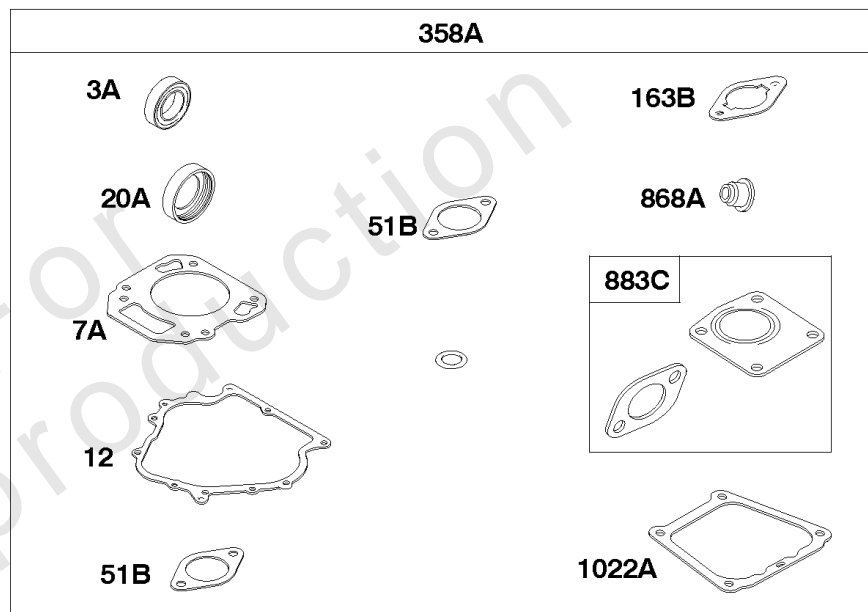

Carburetor Overhaul Kits, Engine/Valve Gasket Sets

REF NO	PART NO	QTY	DESCRIPTION
12	710378		Gasket-Crankcase
163B	712535		Gasket-Air Cleaner
868A	711634		Seal-Valve

Not For
Reproduction