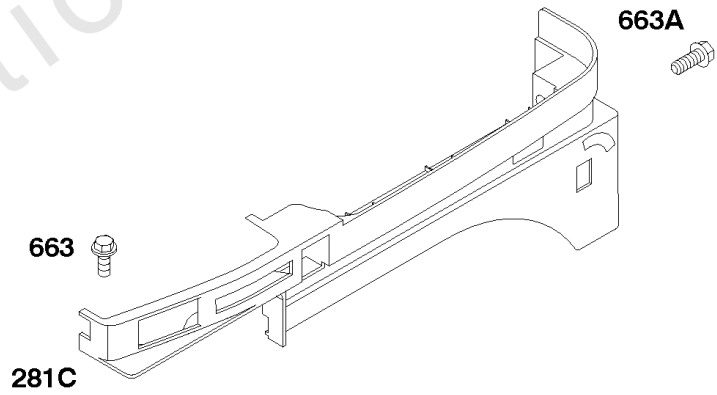

## Control Panels

REF NO	PART NO	QTY	DESCRIPTION
281	711765		Panel-Control -(Includes Labels)
281A	711990		Panel-Control -(Includes Labels)
281B	710919		Panel-Control -Used Before Code Date 03070100
281C	710571		Panel-Control -Used Before Code Date 03070100
281C	711959		Panel-Control -Used After Code Date 03063000
281B	711991		Panel-Control -Used After Code Date 03063000
663	710234		Screw -(Control Panel)
663A	710095		Screw -(Control Panel) (M6x30mm)
663B	711249		Screw -(Control Panel) (Self Tap)
663C	712177		Screw -(Control Panel) (M6x90mm)