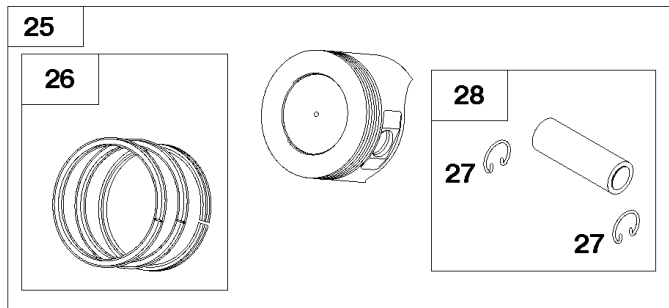

Piston/Ring, Crankshafts, Connecting Rod

REF NO	PART NO	QTY	DESCRIPTION
26	715346		Ring Set -(Standard)
26	715368		Ring Set -(.020" Oversize)
27	691792		Lock-Piston Pin
28	712124		Pin-Piston
29	716524		Rod-Connecting
32	710221		Screw -(Connecting Rod)
101	710547		Pin-Shaft -(Camshaft)
377B	712539		Key-Woodruff
742	710548		Retainer-E Ring -(Camshaft)

Not For
Reproduction