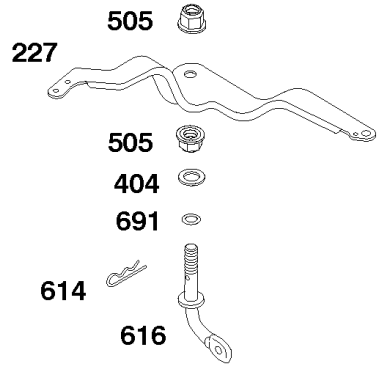

## ***Cylinder Head, Valve Cover, Spark Plug***

REF NO	PART NO	QTY	DESCRIPTION
5A	716160		Head-Cylinder
35A	712537		Spring-Valve -(Intake) (Qty. 2)
36A	712537		Spring-Valve -(Exhaust) (Qty. 2)
42	716520		Keeper-Valve
337A	712175		Plug-Spark
383	19576S		WRENCH, Spark Plug
635A	712030		Boot-Spark Plug
868A	711634		Seal-Valve
1023A	716522		Cover-Rocker
1029A	716521		Arm-Rocker

## Cylinder Head, Valve Cover, Spark Plug

REF NO	PART NO	QTY	DESCRIPTION
7	710539		Gasket-Cylinder Head
13	710204		Screw -(Cylinder Head) (M10x65mm)
33	716079		Valve-Exhaust
34	716080		Valve-Intake
42	716520		Keeper-Valve
45	710530		Tappet-Valve
53	710556		Stud -(Carburetor) (M6x100mm)
192	715372		Adjuster-Rocker Arm
293	710538		Screw -(Rocker Arm Shaft) (M6x20mm)
296	710099		Stud -(Muffler)
383	19576S		WRENCH, Spark Plug
718	710005		Pin-Locating
773	710537		Retainer -(Rocker Arm Shaft)
914	710023		Screw -(Rocker Cover) (M6x12mm)
1022	710377		Gasket-Rocker Cover
1026	710373		Rod-Push -(Intake and Exhaust)
1031	710533		Shaft-Rocker Arm
1060	710535		Spring-Rocker Shaft

## *Cylinder, Governor Lever, Shields, Carbon Canister*

---

REF NO	PART NO	QTY	DESCRIPTION
1A	716540		Cylinder Assembly
17A	710482		Bearing-Ball

---

Not For  
Reproduction

1036

1319

1330