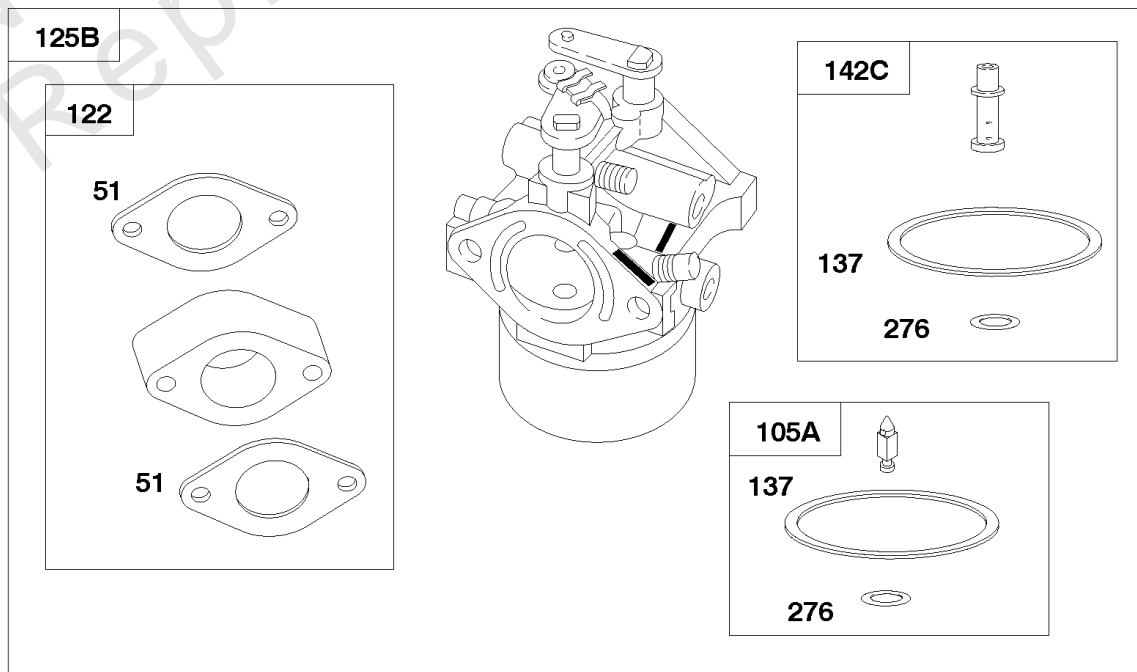

Carburetors, Intake Manifold

REF NO	PART NO	QTY	DESCRIPTION
51	710559		Gasket-Intake
105A	712001		Valve-Float Needle -(Carburetor I.D. Number 715744)
122	715377		Spacer-Carburetor
137	281165S		Gasket-Float Bowl
142B	711995		Nozzle-Carburetor -(Standard)
276	692255		Washer-Sealing

Not For
Reproduction