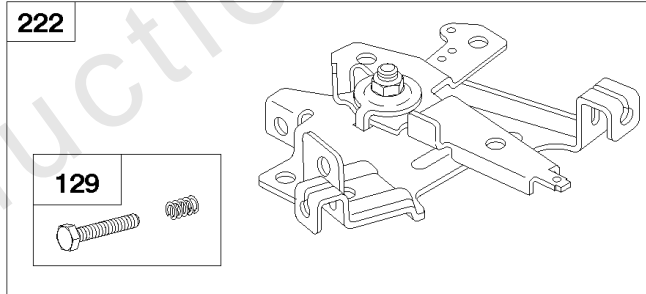

Springs, Control Brackets, Electro Magnet

REF NO	PART NO	QTY	DESCRIPTION
129	715024		Screw/Spring-Governor Speed
129A	715170		Screw/Spring-Governor Speed
188	710057		Screw -(Control Bracket)
212	710562		Link-Throttle
213A	715347		Bracket-Choke Control
222	715025		Bracket-Control
232	710563		Spring-Governor Link
380	710081		Nut -(Electro Magnet)
419	710475		Spring-Return
485	692295		Knob-Control -(Control Bracket)
742A	710477		Retainer-E Ring -(Control Bracket)
752	710478		Screw -(Link Retainer)
1012	710855		Retainer-Link
1043	692955		Magnet-Electro

Not For
Reproduction