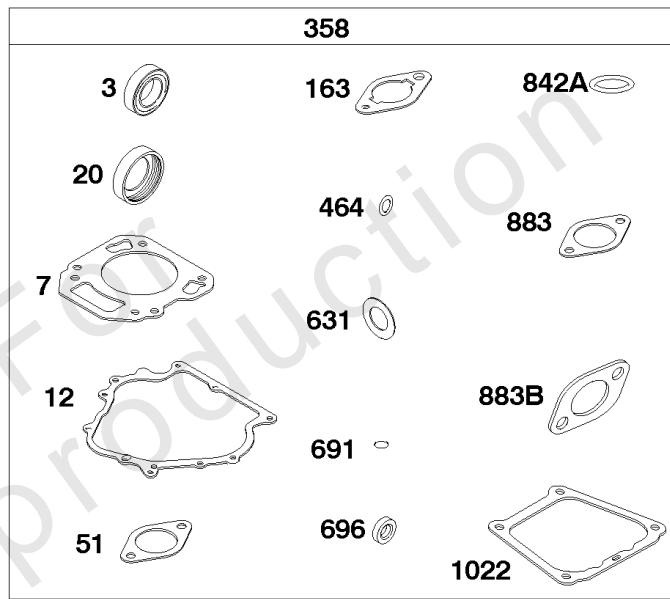

## Carburetor

REF NO	PART NO	QTY	DESCRIPTION
51	710559		Gasket-Intake
93	690602		Bushing-Throttle Shaft
94B	716236		Kit-Idle Mixture
95	691636		Screw -(Throttle Valve)
98	495800		Kit-Idle Speed
104	690525		Pin-Float Hinge
105	231855S		Valve-Float Needle
105A	712001		Valve-Float Needle -(Carburetor I.D. Number 715744)
106	690577		Seat-Inlet
108	691227		Valve-Choke
122	715377		Spacer-Carburetor
125	715783		Carburetor -(Carburetor I.D. Number 715744)
127	695005		Plug-Welch
130	690468		Valve-Throttle
131B	712544		Kit-Throttle Shaft
133C	712543		Float-Carburetor
137	281165S		Gasket-Float Bowl
141C	712545		Kit-Choke Shaft
142	691462		Nozzle-Carburetor -(Standard)
142A	712002		Nozzle-Carburetor -(Carburetor I.D. Number 715744)
276	692255		Washer-Sealing
633	690597		Seal-Choke/Throttle Shaft -(Choke Shaft)
692	691301		Spring-Detent
950	691657		Screw-Float Bowl
987	691326		Seal-Throttle Shaft
1091	691333		Cap-Limiter