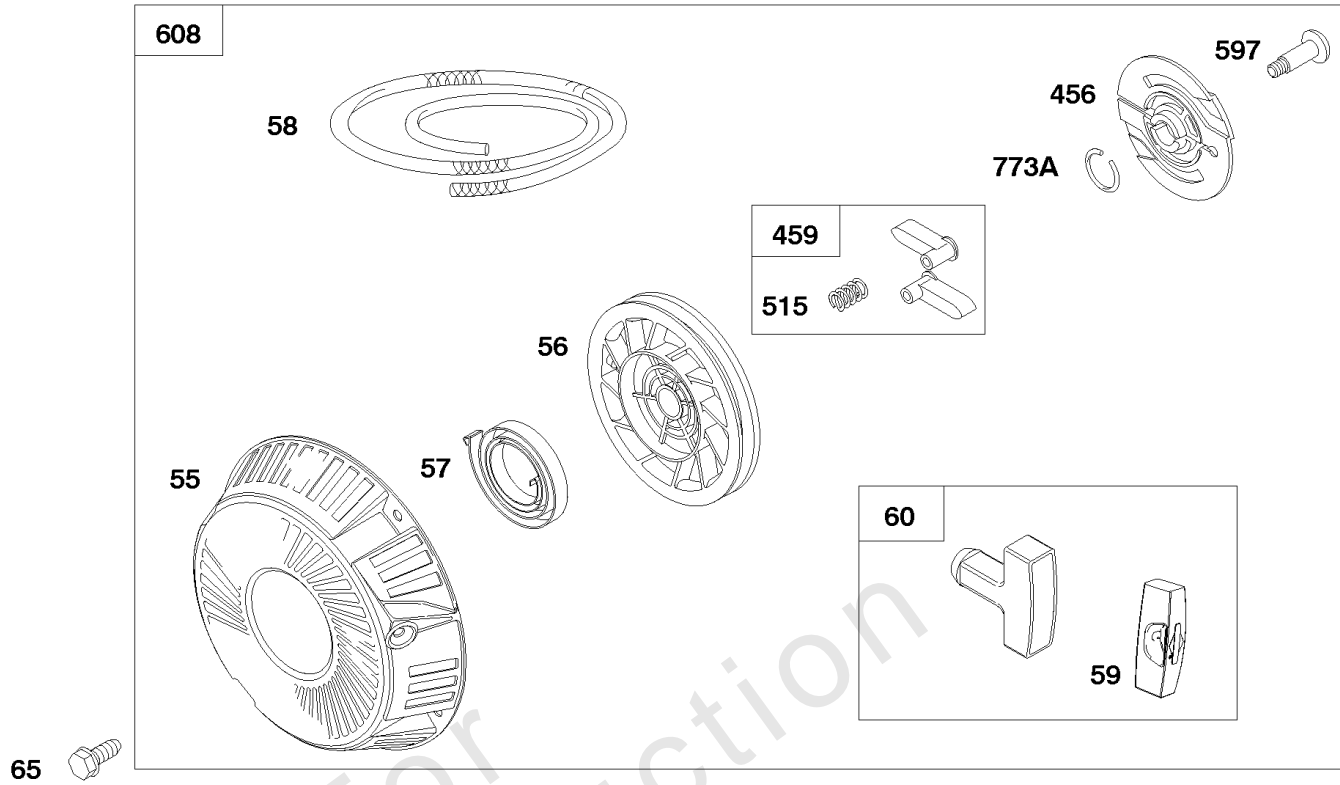

Rewind Starters

REF NO	PART NO	QTY	DESCRIPTION
55	691568		Housing-Rewind Starter
56	692085		Pulley-Starter
57	692086		Spring-Rewind Starter
58	66574		Rope-Starter -(Cut To Required Length)
59	805957		Insert-Grip
60	808167		Grip-Starter Rope
65	710074		Screw -(Rewind Starter) (M6x8mm)
456	691529		Plate-Pawl Friction
459	808166		Pawl-Ratchet
515	691528		Spring-Pawl
597	690876		Screw -(Pawl Friction Plate)
608	692102		Starter-Rewind
773A	690875		Retainer -(Rewind Starter)

Not For
Reproduction