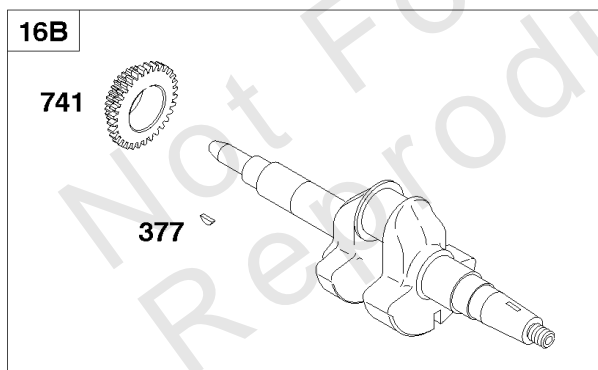

Piston/Ring, Crankshafts, Connecting Rod

REF NO	PART NO	QTY	DESCRIPTION
26	715346		Ring Set -(Standard)
26	715368		Ring Set -(.020" Oversize)
27	691792		Lock-Piston Pin
28	712124		Pin-Piston
29	716524		Rod-Connecting
32	710221		Screw -(Connecting Rod)
101	710547		Pin-Shaft -(Camshaft)
377B	712539		Key-Woodruff
742	710548		Retainer-E Ring -(Camshaft)

Not For
Reproduction