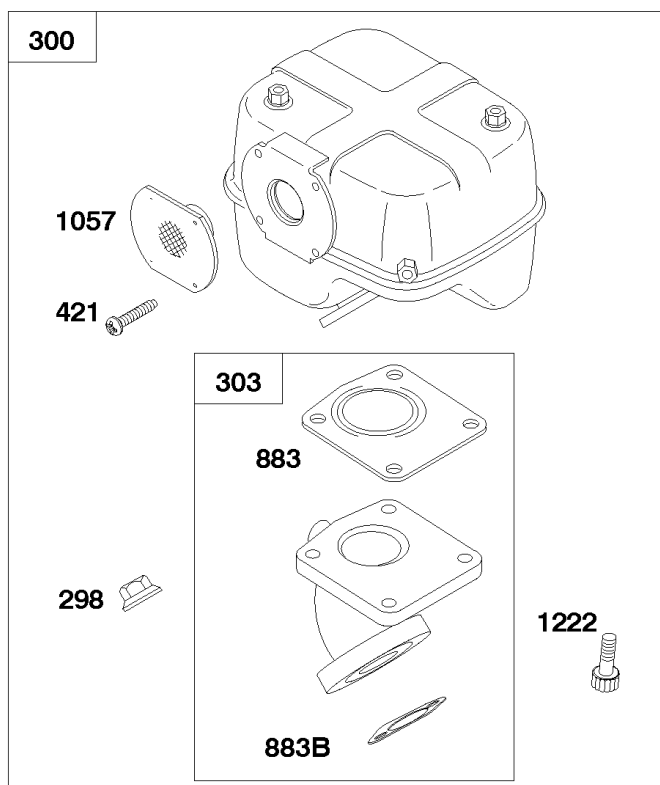

Muffler, Spark Arrestors, Muffler Deflectors

REF NO	PART NO	QTY	DESCRIPTION
296	710099		Stud -(Muffler)
298	710090		Locknut-Muffler/Elbow
300	715894		Muffler
303	715824		Elbow-Exhaust
346	690661		SCREW -(Spark Arrestor)
421A	712555		Screw -(Outlet Screen) (M4x8mm)
613	710976		Screw -(Muffler)
676	795036		DEFLECTOR, Muffler
676A	396903		DEFLECTOR, Muffler
676B	795038		Deflector-Muffler
677	794845		SCREW -(Muffler Deflector)
677A	690661		SCREW -(Muffler Deflector)
832	710586		Guard-Muffler
836	710074		Screw -(Muffler Guard) (M6x8mm)
883	711182		Gasket-Exhaust
883B	711181		Gasket-Exhaust
914A	710248		Screw -(Rocker Cover) (M6x16mm)
981	715422		Brace-Muffler
994	794945		ARRESTOR, Spark
1057	710585		Screen-Outlet
1177	710081		Nut -(Muffler)
1222	711183		Screw -(Exhaust Pipe)