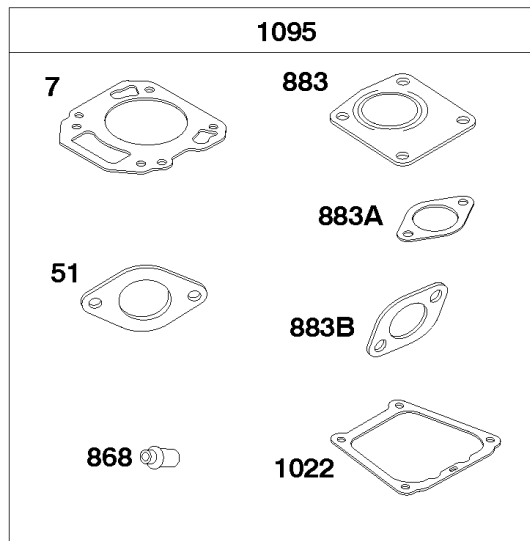

## Carburetor

REF NO	PART NO	QTY	DESCRIPTION
51	710559		Gasket-Intake
93	690602		Bushing-Throttle Shaft
94B	716236		Kit-Idle Mixture
95	691636		Screw -(Throttle Valve)
98	495800		Kit-Idle Speed
104	690525		Pin-Float Hinge
105	231855S		Valve-Float Needle
105A	712001		Valve-Float Needle -(Carburetor I.D. Number 715744)
106	690577		Seat-Inlet
108	691227		Valve-Choke
122	715377		Spacer-Carburetor
125	715783		Carburetor -(Carburetor I.D. Number 715744)
127	695005		Plug-Welch
130	690468		Valve-Throttle
131B	712544		Kit-Throttle Shaft
133C	712543		Float-Carburetor
137	281165S		Gasket-Float Bowl
141C	712545		Kit-Choke Shaft
142	691462		Nozzle-Carburetor -(Standard)
142A	712002		Nozzle-Carburetor -(Carburetor I.D. Number 715744)
276	692255		Washer-Sealing
633	690597		Seal-Choke/Throttle Shaft -(Choke Shaft)
692	691301		Spring-Detent
950	691657		Screw-Float Bowl
987	691326		Seal-Throttle Shaft
1091	691333		Cap-Limiter