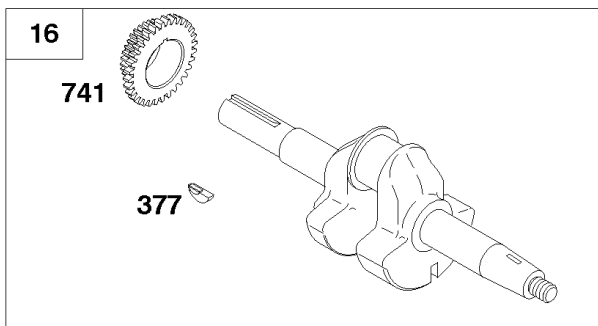

Piston/Ring, Crankshafts, Connecting Rod

REF NO	PART NO	QTY	DESCRIPTION
26	715346		Ring Set -(Standard)
26	715368		Ring Set -(.020" Oversize)
27	691792		Lock-Piston Pin
28	712124		Pin-Piston
29	716524		Rod-Connecting
32	710221		Screw -(Connecting Rod)
101	710547		Pin-Shaft -(Camshaft)
377B	712539		Key-Woodruff
742	710548		Retainer-E Ring -(Camshaft)

Not For
Reproduction