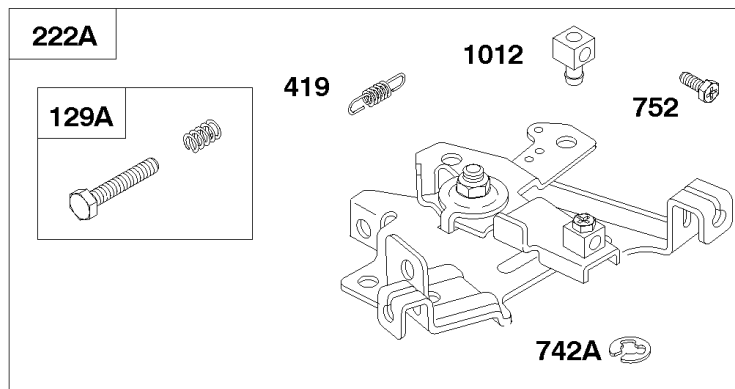

Springs, Control Brackets, Electro Magnet

REF NO	PART NO	QTY	DESCRIPTION
129	715024		Screw/Spring-Governor Speed
129A	715170		Screw/Spring-Governor Speed
188	710057		Screw -(Control Bracket)
212	710562		Link-Throttle
213A	715347		Bracket-Choke Control
222	715025		Bracket-Control
232	710563		Spring-Governor Link
380	710081		Nut -(Electro Magnet)
419	710475		Spring-Return
485	692295		Knob-Control -(Control Bracket)
742A	710477		Retainer-E Ring -(Control Bracket)
752	710478		Screw -(Link Retainer)
1012	710855		Retainer-Link
1043	692955		Magnet-Electro

Not For
Reproduction