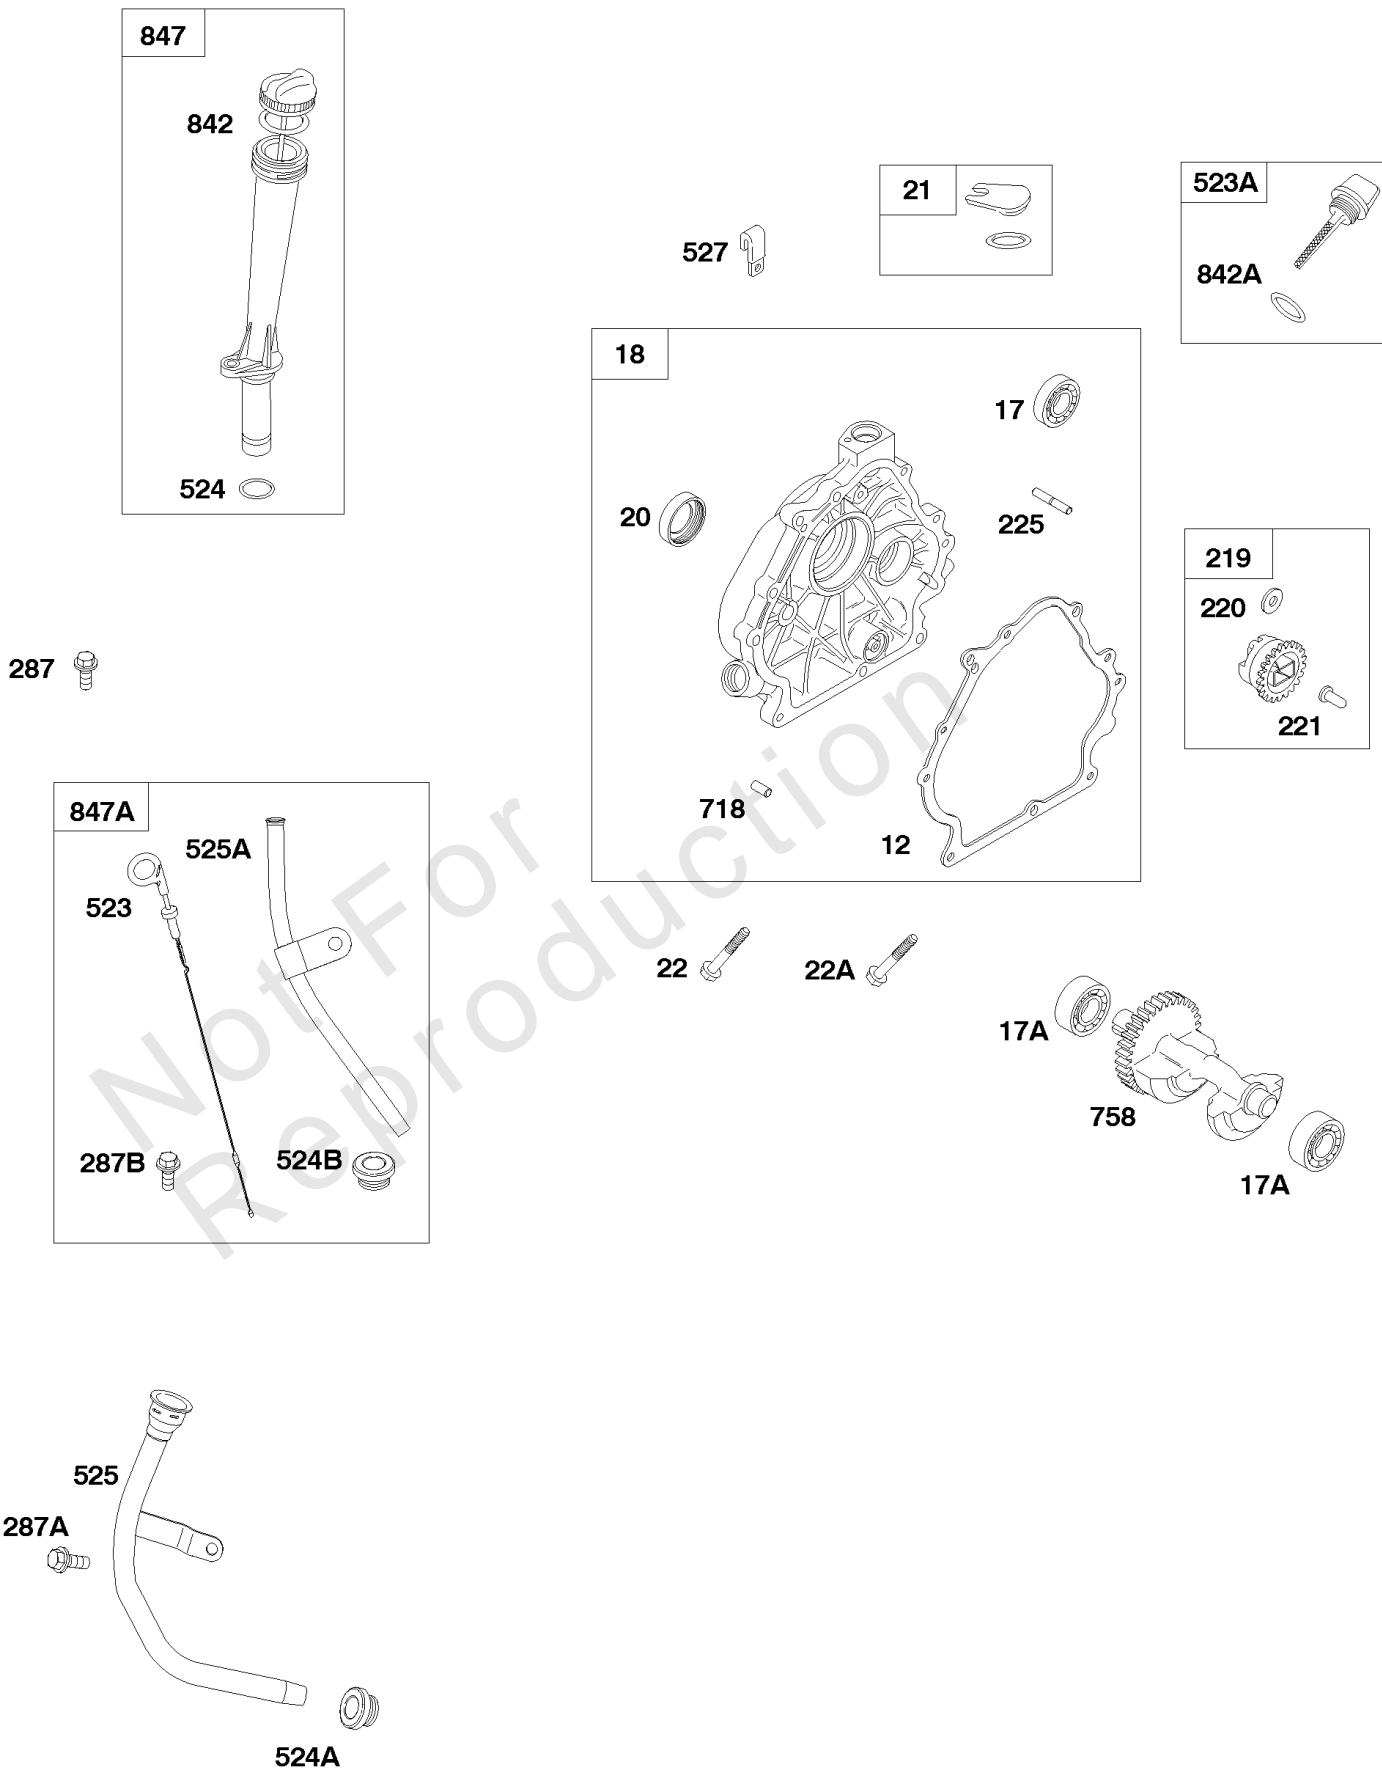

Crankcase Cover, Dipstick Tubes, Counterweight

REF NO	PART NO	QTY	DESCRIPTION
12	710378		Gasket-Crankcase
17	710528		Bearing-Ball
17A	710482		Bearing-Ball
18	715358		Cover-Crankcase
20	291675S		Seal-Oil -(PTO Side)
21	493668		Cap-Oil Fill
22	710032		Screw -(Crankcase Cover/Sump) (M8x30mm)
22A	710306		Screw -(Crankcase Cover/Sump)
219	715696		Gear-Governor -(Do Not Use Washer) -Used Before Code Date 04040100
219	715727		Gear-Governor -Used After Code Date 04033100
220	710545		Washer -(Governor Gear)
221	710872		Cup-Governor
225	710028		Shaft-Governor Gear
287	710234		Screw -(Dipstick Tube)
287A	710023		Screw -(Dipstick Tube)
287B	806660		Screw -(Dipstick Tube) (M8x18mm)
523	693175		Dipstick
523A	710817		Dipstick
524	-----		Seal-Dipstick Tube -(NO LONGER AVAILABLE)
524B	693172		Seal-Dipstick Tube
525A	693173		Tube-Dipstick
527	710100		Clamp-Tube
718	710005		Pin-Locating
758	712123		Counterweight
842	691870		Seal-O Ring -(Dipstick Tube)
842A	710218		Seal-O Ring -(Dipstick Tube)
847	710543		Dipstick/Tube Assembly