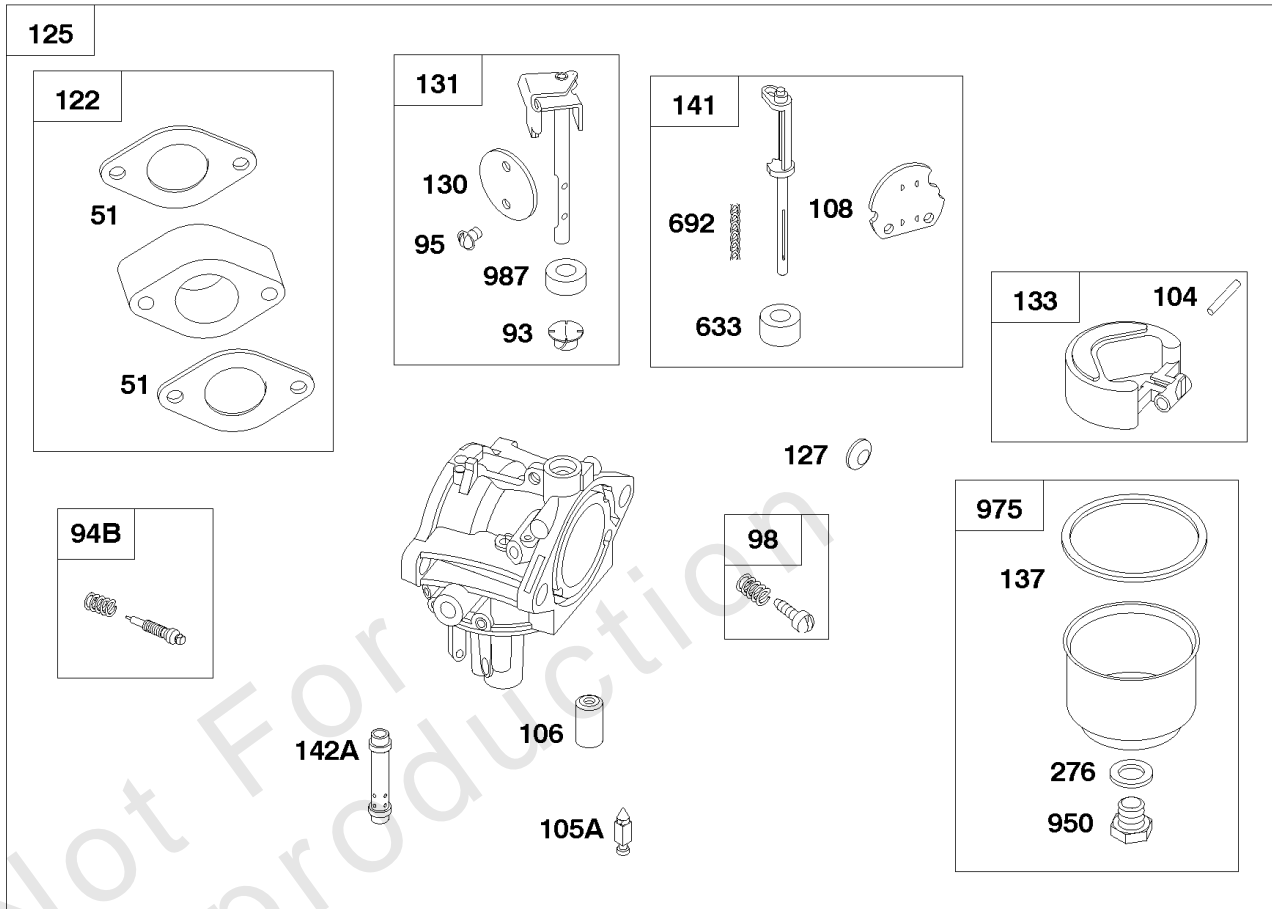

Carburetor

REF NO	PART NO	QTY	DESCRIPTION
51	710559		Gasket-Intake
93	690602		Bushing-Throttle Shaft
94B	716236		Kit-Idle Mixture
95	691636		Screw -(Throttle Valve)
98	495800		Kit-Idle Speed
104	690525		Pin-Float Hinge
105	231855S		Valve-Float Needle
105A	712001		Valve-Float Needle -(Carburetor I.D. Number 715744)
106	690577		Seat-Inlet
108	691227		Valve-Choke
122	715377		Spacer-Carburetor
125	715783		Carburetor -(Carburetor I.D. Number 715744)
127	695005		Plug-Welch
130	690468		Valve-Throttle
131B	712544		Kit-Throttle Shaft
133C	712543		Float-Carburetor
137	281165S		Gasket-Float Bowl
141C	712545		Kit-Choke Shaft
142	691462		Nozzle-Carburetor -(Standard)
142A	712002		Nozzle-Carburetor -(Carburetor I.D. Number 715744)
276	692255		Washer-Sealing
633	690597		Seal-Choke/Throttle Shaft -(Choke Shaft)
692	691301		Spring-Detent
950	691657		Screw-Float Bowl
987	691326		Seal-Throttle Shaft
1091	691333		Cap-Limiter