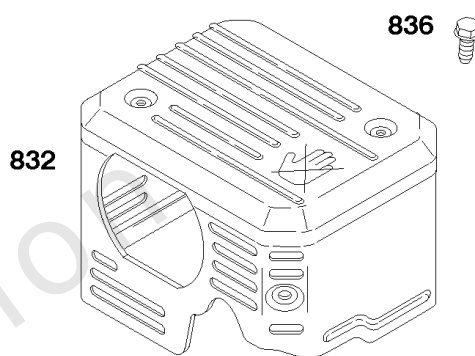

Muffler, Spark Arrestors, Muffler Deflectors

REF NO	PART NO	QTY	DESCRIPTION
296	710099		Stud -(Muffler)
298	710090		Locknut-Muffler/Elbow
300	715894		Muffler
303	715824		Elbow-Exhaust
346	690661		SCREW -(Spark Arrestor)
421A	712555		Screw -(Outlet Screen) (M4x8mm)
613	710976		Screw -(Muffler)
676	795036		DEFLECTOR, Muffler
676A	396903		DEFLECTOR, Muffler
676B	795038		Deflector-Muffler
677	794845		SCREW -(Muffler Deflector)
677A	690661		SCREW -(Muffler Deflector)
832	710586		Guard-Muffler
836	710074		Screw -(Muffler Guard) (M6x8mm)
883	711182		Gasket-Exhaust
883B	711181		Gasket-Exhaust
914A	710248		Screw -(Rocker Cover) (M6x16mm)
981	715422		Brace-Muffler
994	794945		ARRESTOR, Spark
1057	710585		Screen-Outlet
1177	710081		Nut -(Muffler)
1222	711183		Screw -(Exhaust Pipe)