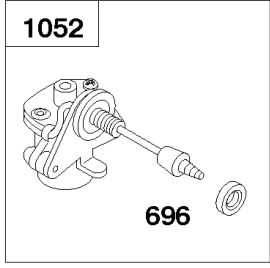

## Cylinder Head, Valve Cover, Spark Plug

REF NO	PART NO	QTY	DESCRIPTION
7	710539		Gasket-Cylinder Head
13	710204		Screw -(Cylinder Head) (M10x65mm)
33	716079		Valve-Exhaust
34	716080		Valve-Intake
42	716520		Keeper-Valve
45	710530		Tappet-Valve
53	710556		Stud -(Carburetor) (M6x100mm)
192	715372		Adjuster-Rocker Arm
293	710538		Screw -(Rocker Arm Shaft) (M6x20mm)
296	710099		Stud -(Muffler)
383	19576S		WRENCH, Spark Plug
718	710005		Pin-Locating
773	710537		Retainer -(Rocker Arm Shaft)
914	710023		Screw -(Rocker Cover) (M6x12mm)
1022	710377		Gasket-Rocker Cover
1026	710373		Rod-Push -(Intake and Exhaust)
1031	710533		Shaft-Rocker Arm
1060	710535		Spring-Rocker Shaft

## *Cylinder, Governor Lever, Shields, Carbon Canister*

---

REF NO	PART NO	QTY	DESCRIPTION
1A	716540		Cylinder Assembly
17A	710482		Bearing-Ball

---

Not For  
Reproduction

1036

1319

1330