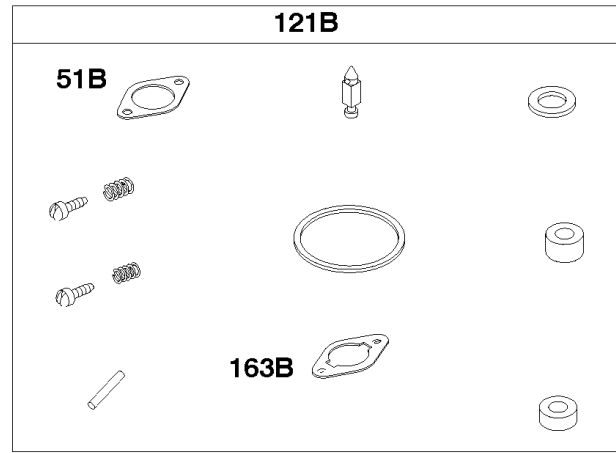

Carburetor Overhaul Kits, Engine/Valve Gasket Sets

REF NO	PART NO	QTY	DESCRIPTION
12	710378		Gasket-Crankcase
163B	712535		Gasket-Air Cleaner
868A	711634		Seal-Valve

Not For
Reproduction