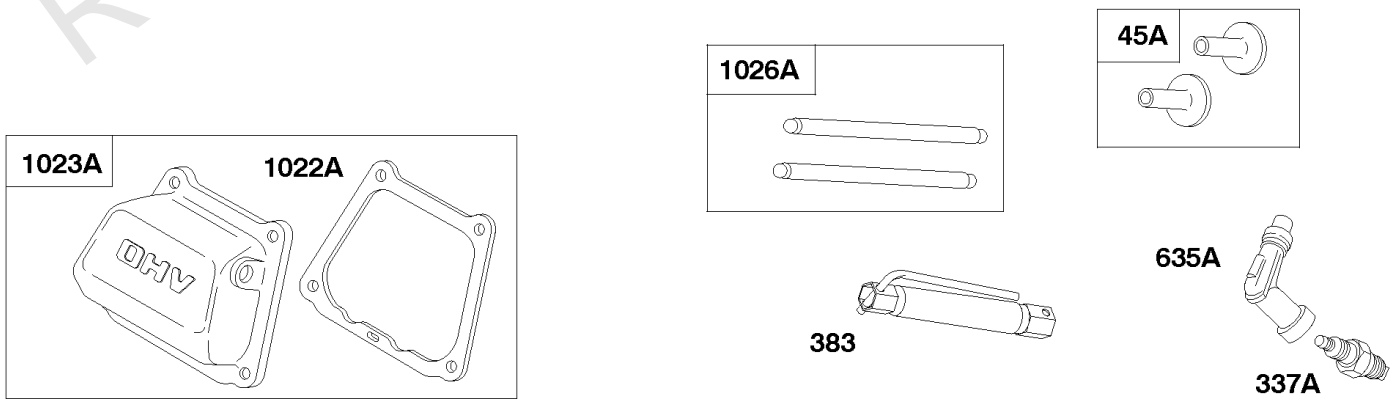

Not For
Reproduction