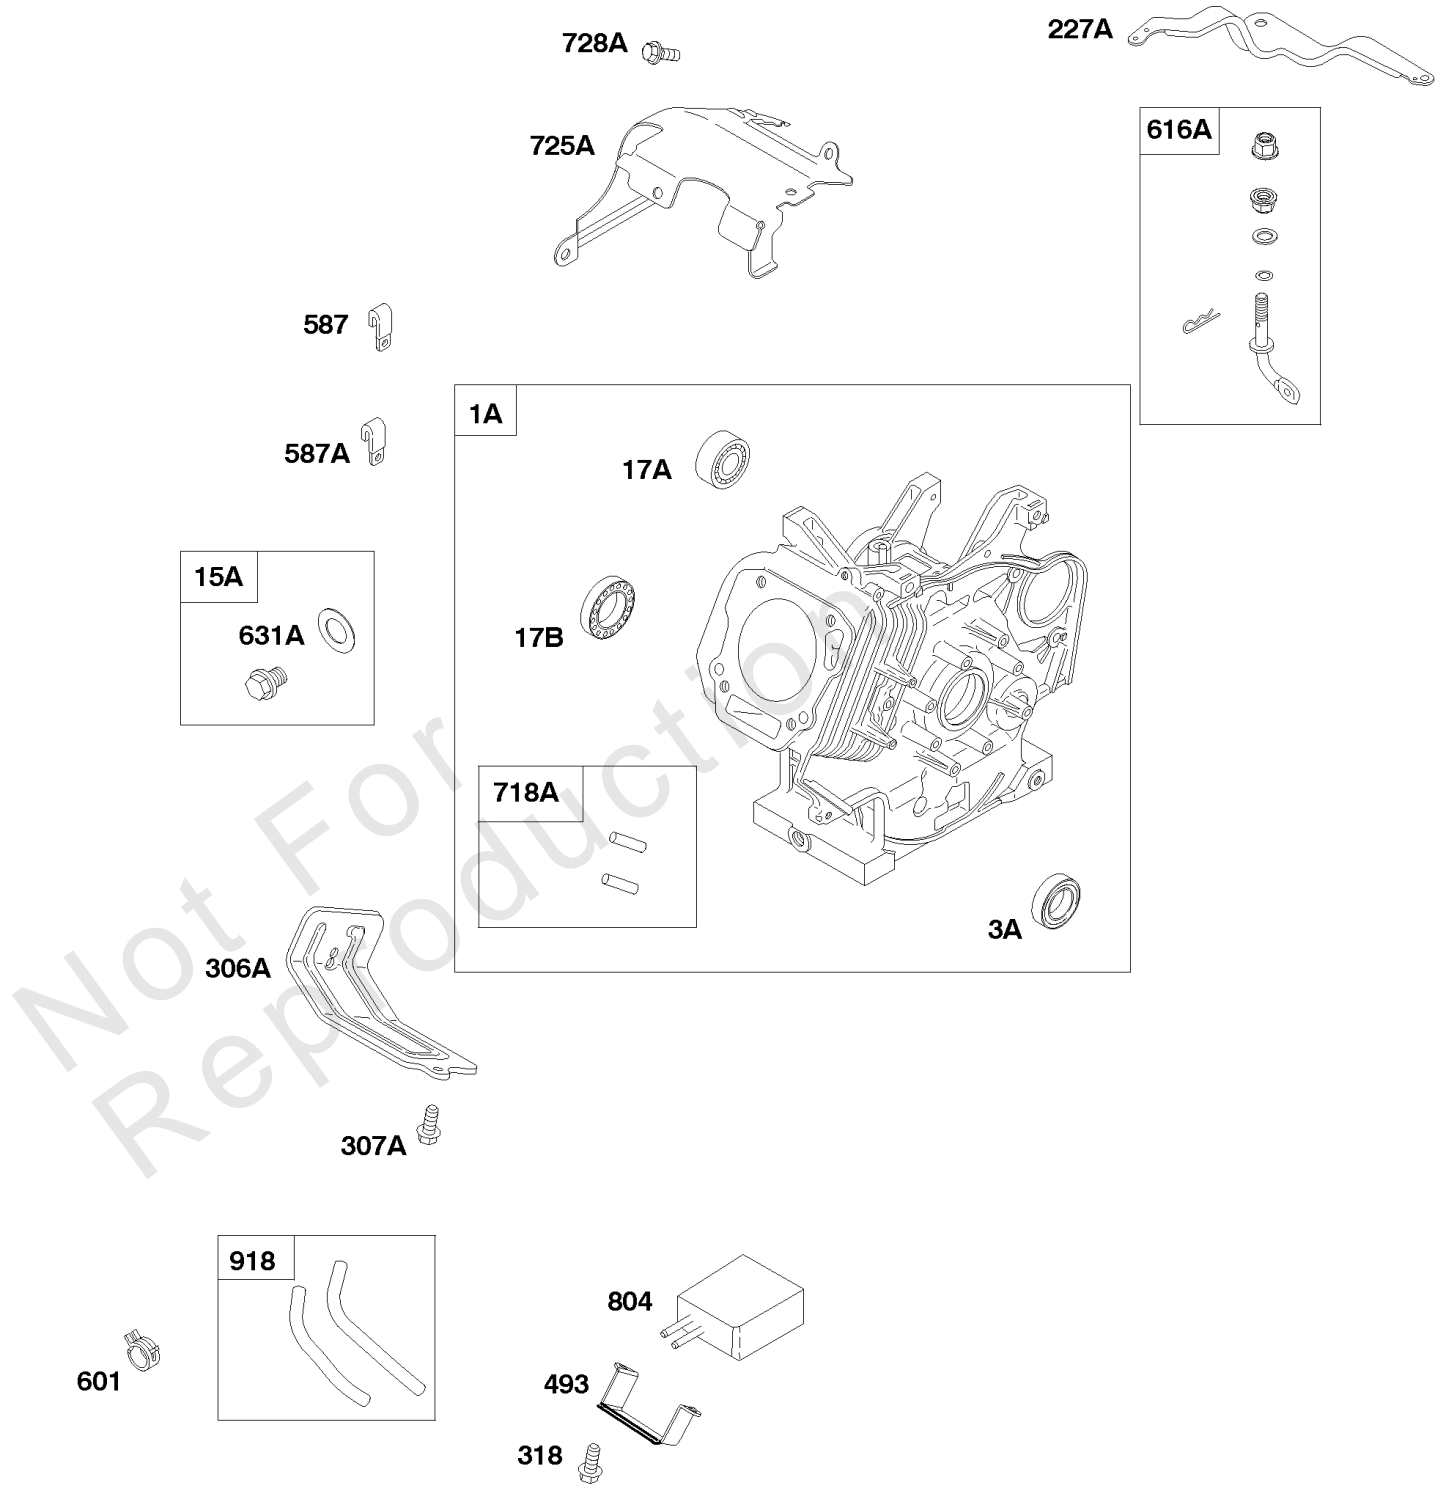

## Cylinder Head, Valve Cover, Spark Plug

REF NO	PART NO	QTY	DESCRIPTION
7	710539		Gasket-Cylinder Head
13	710204		Screw -(Cylinder Head) (M10x65mm)
33	716079		Valve-Exhaust
34	716080		Valve-Intake
42	716520		Keeper-Valve
45	710530		Tappet-Valve
53	710556		Stud -(Carburetor) (M6x100mm)
192	715372		Adjuster-Rocker Arm
293	710538		Screw -(Rocker Arm Shaft) (M6x20mm)
296	710099		Stud -(Muffler)
383	19576S		WRENCH, Spark Plug
718	710005		Pin-Locating
773	710537		Retainer -(Rocker Arm Shaft)
914	710023		Screw -(Rocker Cover) (M6x12mm)
1022	710377		Gasket-Rocker Cover
1026	710373		Rod-Push -(Intake and Exhaust)
1031	710533		Shaft-Rocker Arm
1060	710535		Spring-Rocker Shaft