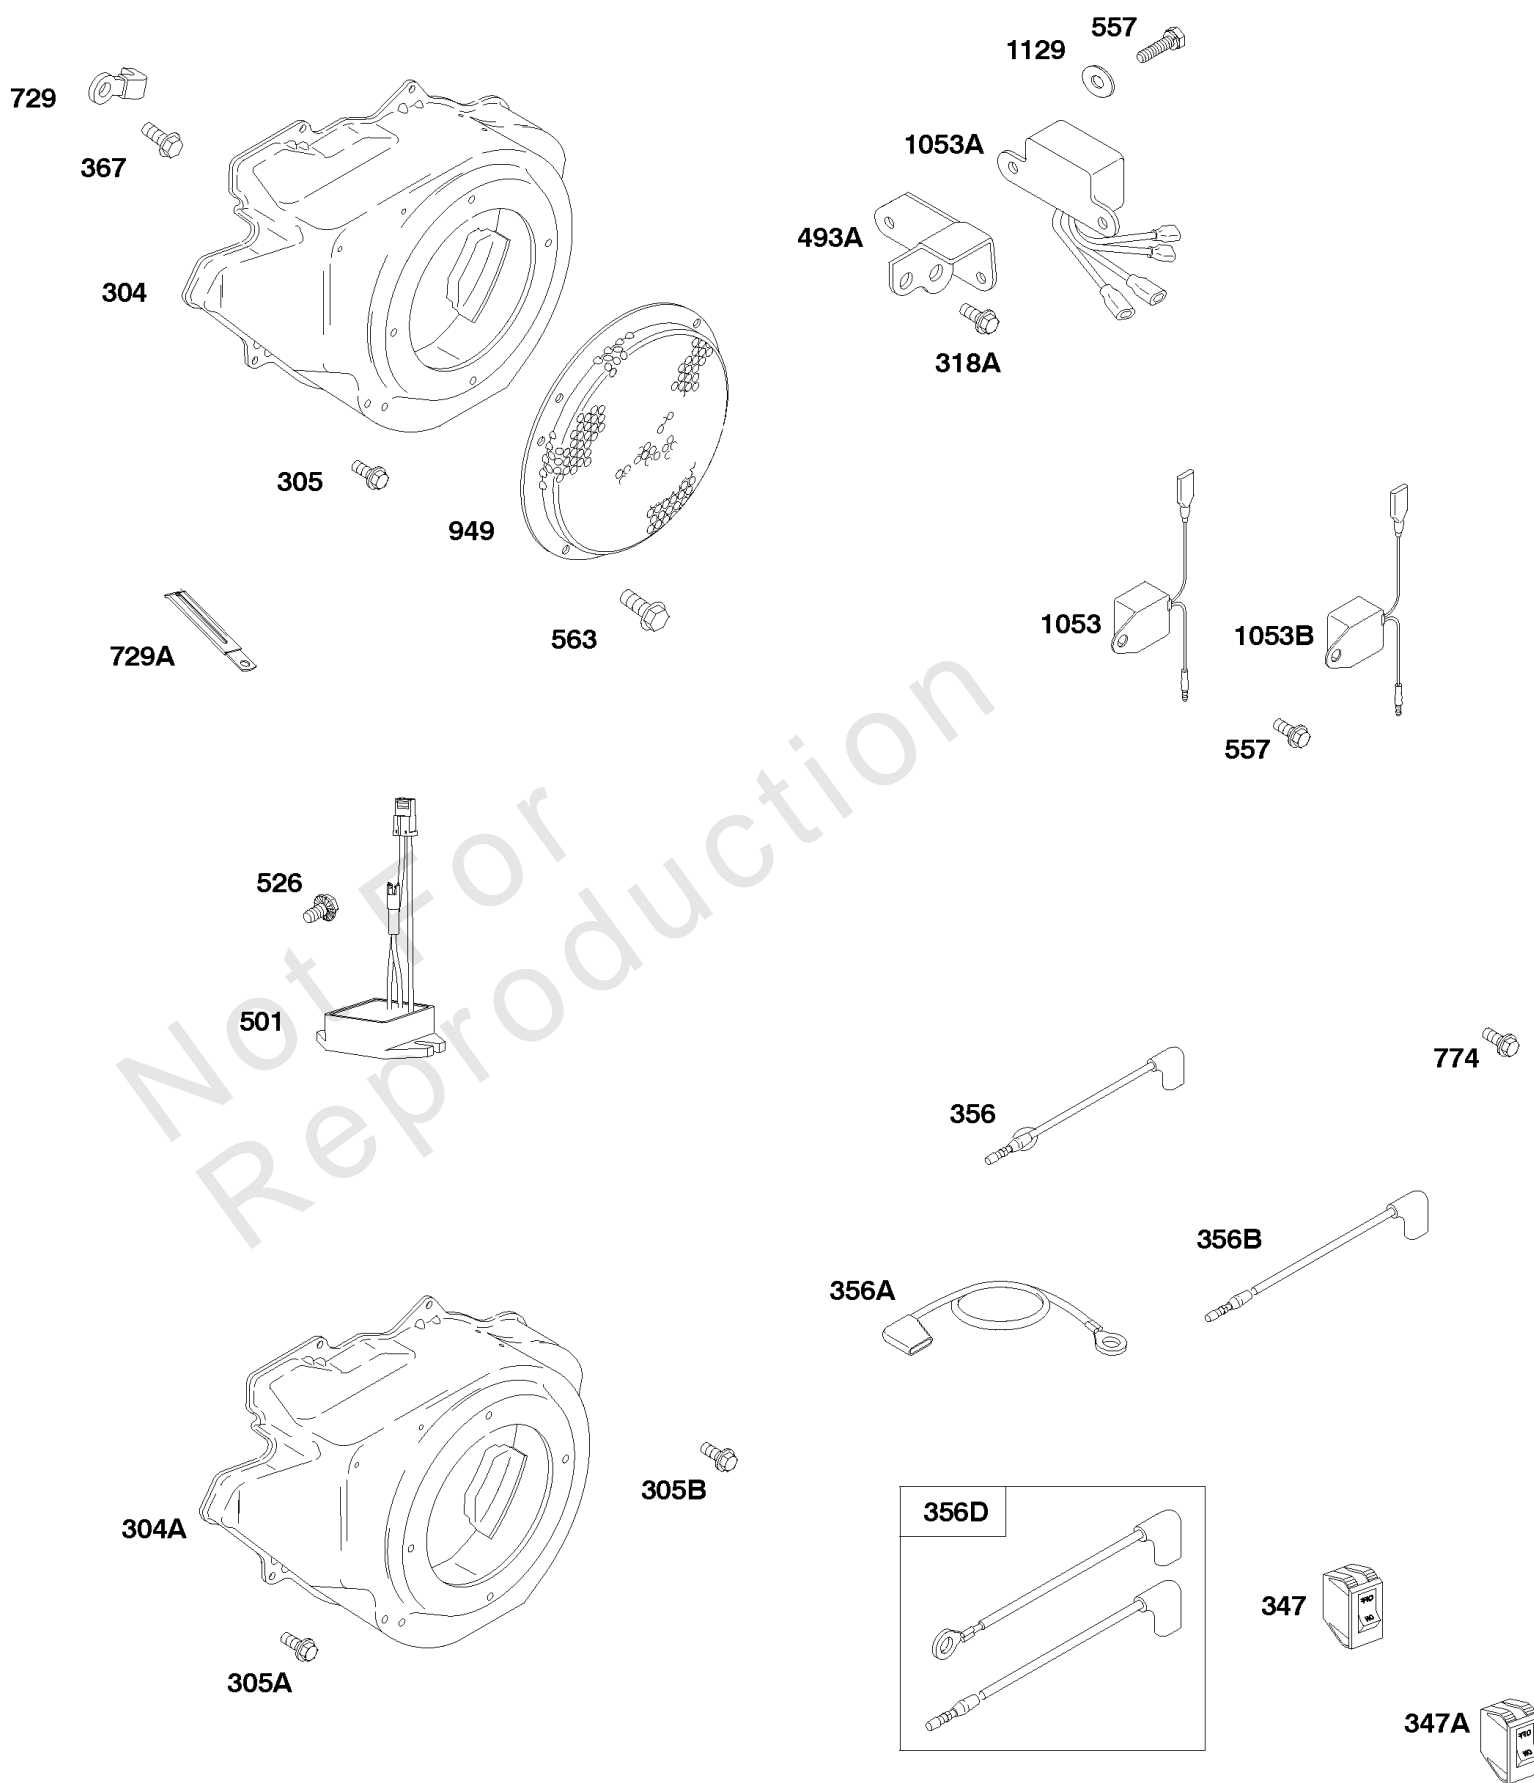

Blower Housing, Regulator, Wires, Rocker Switch

Mfg. No: 245432-0135-H1

Blower Housing, Regulator, Wires, Rocker Switch

REF NO	PART NO	QTY	DESCRIPTION
304	711286		Housing-Blower -(Electric Start)
304	711937		Housing-Blower -(Rewind Start)
305	710023		Screw -(Blower Housing)
318A	710023		Screw -(Mounting Bracket)
347A	712170		Switch-Rocker
356	710120		Wire-Stop
356A	711839		Wire-Stop -(Rocker Switch)
356B	711840		Wire-Stop -(Rocker Switch)
367	712559		Screw -(Wire Clip) (M6x12mm)
501	595154		Regulator
526	710057		Screw -(Regulator)
557	710781		Screw -(Oil Gard Module)
563	710074		Screw -(Debris Screen Guard)
729	710083		Clip-Wire
774	710023		Screw -(Stop Wire)
949	690475		Guard-Debris Screen
1053	710305		Module-Oil Gard
1129	710978		Washer -(Oil Gard Module)