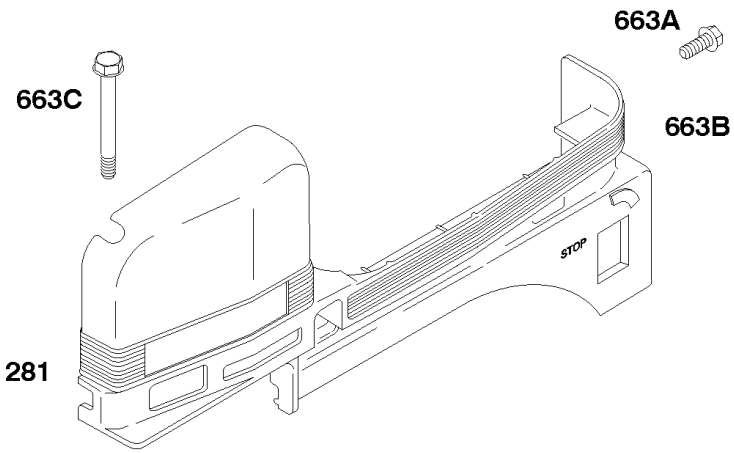

## Control Panels

REF NO	PART NO	QTY	DESCRIPTION
281	711765		Panel-Control -(Includes Labels)
281A	711990		Panel-Control -(Includes Labels)
281B	710919		Panel-Control -Used Before Code Date 03070100
281C	710571		Panel-Control -Used Before Code Date 03070100
281C	711959		Panel-Control -Used After Code Date 03063000
281B	711991		Panel-Control -Used After Code Date 03063000
663	710234		Screw -(Control Panel)
663A	710095		Screw -(Control Panel) (M6x30mm)
663B	711249		Screw -(Control Panel) (Self Tap)
663C	712177		Screw -(Control Panel) (M6x90mm)