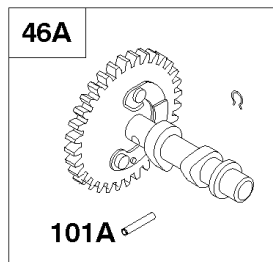

## *Piston/Ring, Crankshaft, Camshaft, Connecting Rod*

REF NO	PART NO	QTY	DESCRIPTION
16E	712538		Crankshaft
25A	712563		Piston Assembly -(.020" Oversize)
25A	712541		Piston Assembly -(Standard)
29	716524		Rod-Connecting
46A	712540		Camshaft
377B	712539		Key-Woodruff
741A	712203		Gear-Timing