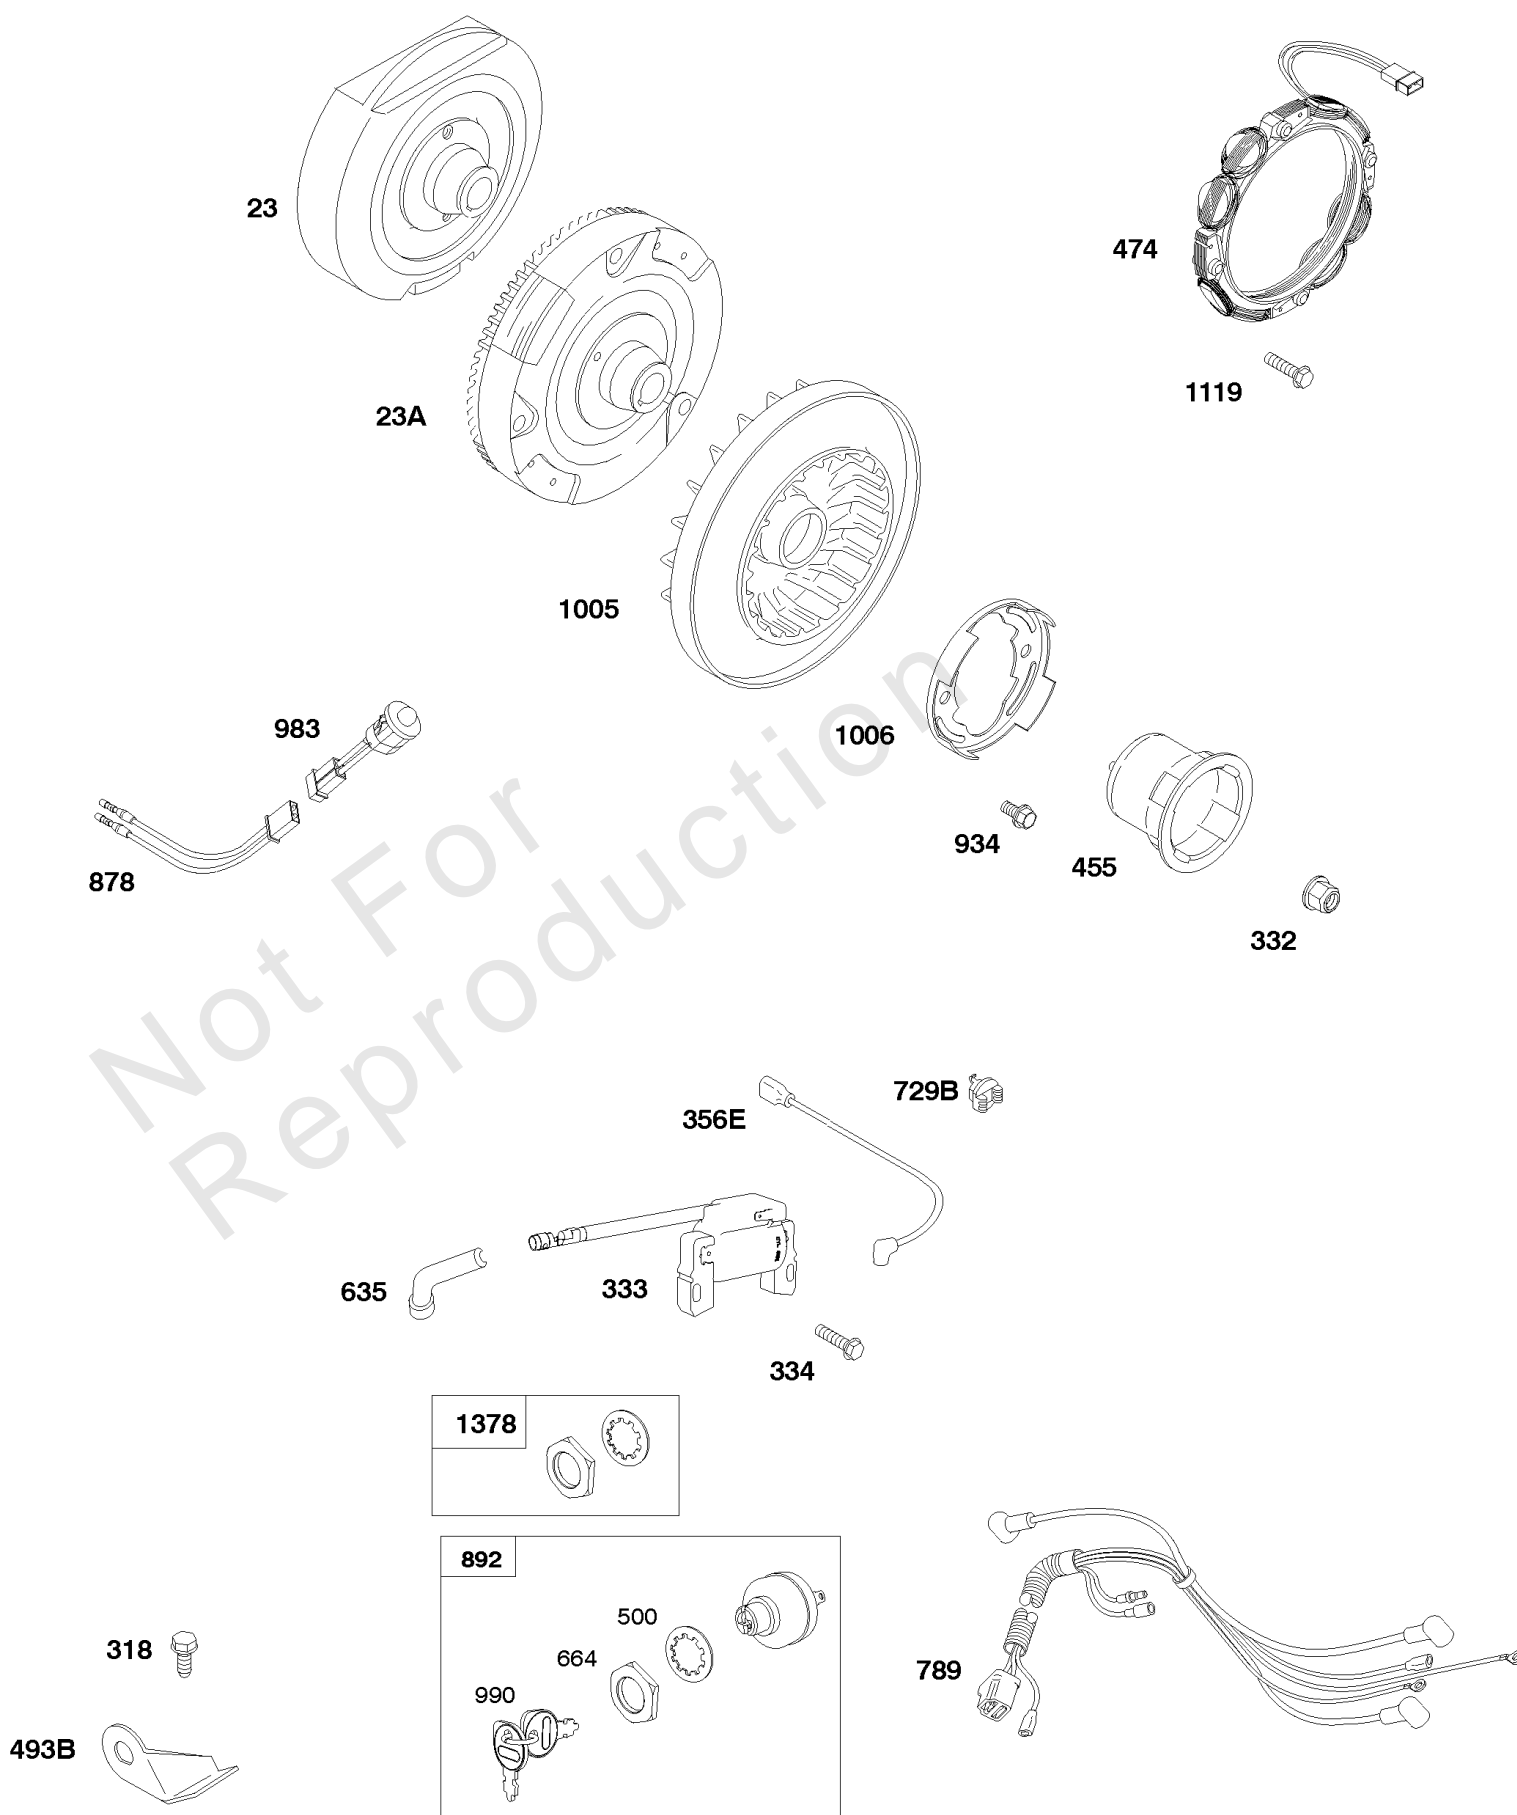

Flywheels, Harness, Alternator, Key Switch, Coil

REF NO	PART NO	QTY	DESCRIPTION
23	715265		Flywheel
23A	715258		Flywheel
332	710345		Nut -(Flywheel)
334	690938		Screw -(Magneto Armature)
356E	710324		Wire-Stop
455	710588		Cup-Flywheel
474	715798		Alternator
493B	710575		Bracket-Mounting -(Key Switch)
500	691086		WASHER -(Key Switch)
664	691087		NUT -(Key Switch)
729B	710046		Clip-Wire
789	710576		Harness-Wiring
878	710417		Harness-Alternator
892	692318		Switch-Key
934	710550		Screw -(Fan Retainer)
983	692362		Light-Indicator
990	691959		SET, Key
1119	690938		Screw -(Alternator)

Not For Reproduction