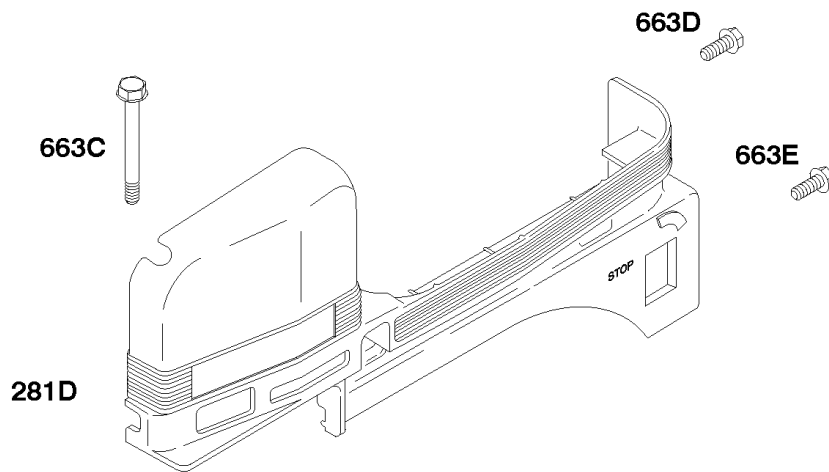

## Control Panels

REF NO	PART NO	QTY	DESCRIPTION
281	711765		Panel-Control -(Includes Labels)
281A	711990		Panel-Control -(Includes Labels)
281B	710919		Panel-Control -Used Before Code Date 03070100
281C	710571		Panel-Control -Used Before Code Date 03070100
281C	711959		Panel-Control -Used After Code Date 03063000
281B	711991		Panel-Control -Used After Code Date 03063000
663	710234		Screw -(Control Panel)
663A	710095		Screw -(Control Panel) (M6x30mm)
663B	711249		Screw -(Control Panel) (Self Tap)
663C	712177		Screw -(Control Panel) (M6x90mm)