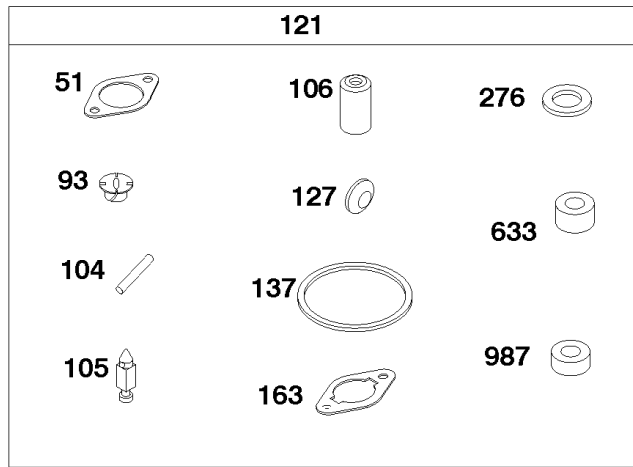

## Carburetor

REF NO	PART NO	QTY	DESCRIPTION
51	710559		Gasket-Intake
93	690602		Bushing-Throttle Shaft
94B	716236		Kit-Idle Mixture
95	691636		Screw -(Throttle Valve)
98	495800		Kit-Idle Speed
104	690525		Pin-Float Hinge
105	231855S		Valve-Float Needle
105A	712001		Valve-Float Needle -(Carburetor I.D. Number 715744)
106	690577		Seat-Inlet
108	691227		Valve-Choke
122	715377		Spacer-Carburetor
125	715783		Carburetor -(Carburetor I.D. Number 715744)
127	695005		Plug-Welch
130	690468		Valve-Throttle
131B	712544		Kit-Throttle Shaft
133C	712543		Float-Carburetor
137	281165S		Gasket-Float Bowl
141C	712545		Kit-Choke Shaft
142	691462		Nozzle-Carburetor -(Standard)
142A	712002		Nozzle-Carburetor -(Carburetor I.D. Number 715744)
276	692255		Washer-Sealing
633	690597		Seal-Choke/Throttle Shaft -(Choke Shaft)
692	691301		Spring-Detent
950	691657		Screw-Float Bowl
987	691326		Seal-Throttle Shaft
1091	691333		Cap-Limiter